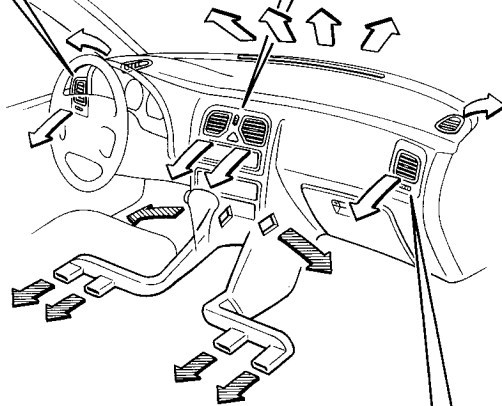

Ventilator

Move the knob up and down or right and left to adjust the air flow direction

Turn the dial to the right to close and to the left to open

Move the knob up and down or right and left to adjust the air flow direction

Move the knob up and down or right and left to adjust the air flow direction

Turn the dial to the right to close and to the left to open

OM-H2421