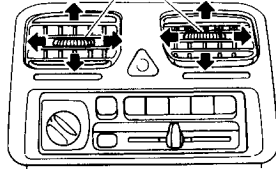

Ventilator

Move the knob up and down or right and left to adjust the air flow direction

Turn the dial to the right to close and to the left to open

Move the knob up and down or right and left to adjust the air flow direction

Move the knob up and down or right and left to adjust the air flow direction

Turn the dial to the right to close and to the left to open

OM-H2421