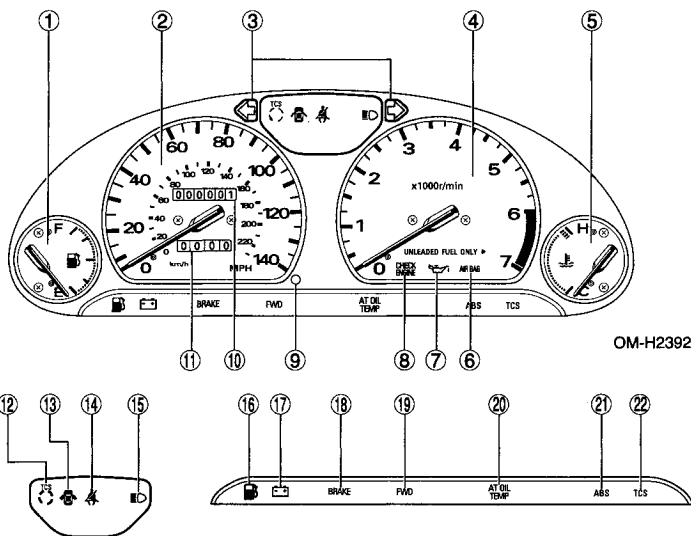

■ Combination meter

OM-H2392

OM-H2393

- | | |
|---|--|
| ① Fuel gauge (page 3-5) | ⑬ Door open warning light (page 3-10) |
| ② Speedometer (page 3-4) | ⑭ Seatbelt warning light (page 3-6) |
| ③ Turn signal indicator light (page 3-10) | ⑮ High beam indicator light (page 3-10) |
| ④ Tachometer (page 3-4) | ⑯ Low fuel warning light (page 3-10) |
| ⑤ Temperature gauge (page 3-5) | ⑰ Charge warning light (page 3-7) |
| ⑥ SRS AIRBAG warning light (page 3-6) | ⑱ Brake system warning light (page 3-7) |
| ⑦ Oil pressure warning light (page 3-7) | ⑲ Front-wheel drive warning light (page 3-10) |
| ⑧ CHECK ENGINE warning light/Malfunction indicator light (page 3-8) | ⑳ AT oil temperature warning light (page 3-10) |
| ⑨ Trip meter reset knob (page 3-4) | ㉑ ABS warning light (page 3-8) |
| ⑩ Odometer (page 3-4) | ㉒ TCS warning light (page 3-9) |
| ⑪ Trip meter (page 3-4) | |
| ⑫ TCS indicator light (page 3-9) | |