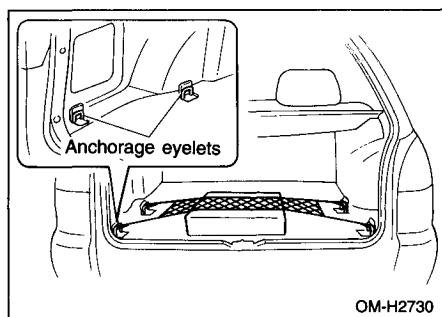

Cargo anchorage eyelets (Wagon – if equipped)

CAUTION

The cargo anchorage eyelets are designed only for securing light luggage. Never try to secure any luggage which weighs more than the load capacity of the anchorage eyelets. The maximum load capacity is about 44 lb. (20 kg) per eyelet.

The luggage compartment is equipped with four anchorage eyelets so that luggage can be secured with a luggage net or ropes.

When using the anchorage eyelets, raise them up from under the cutouts of the luggage compartment mat. When not in use, put the eyelets down into the storing recesses.