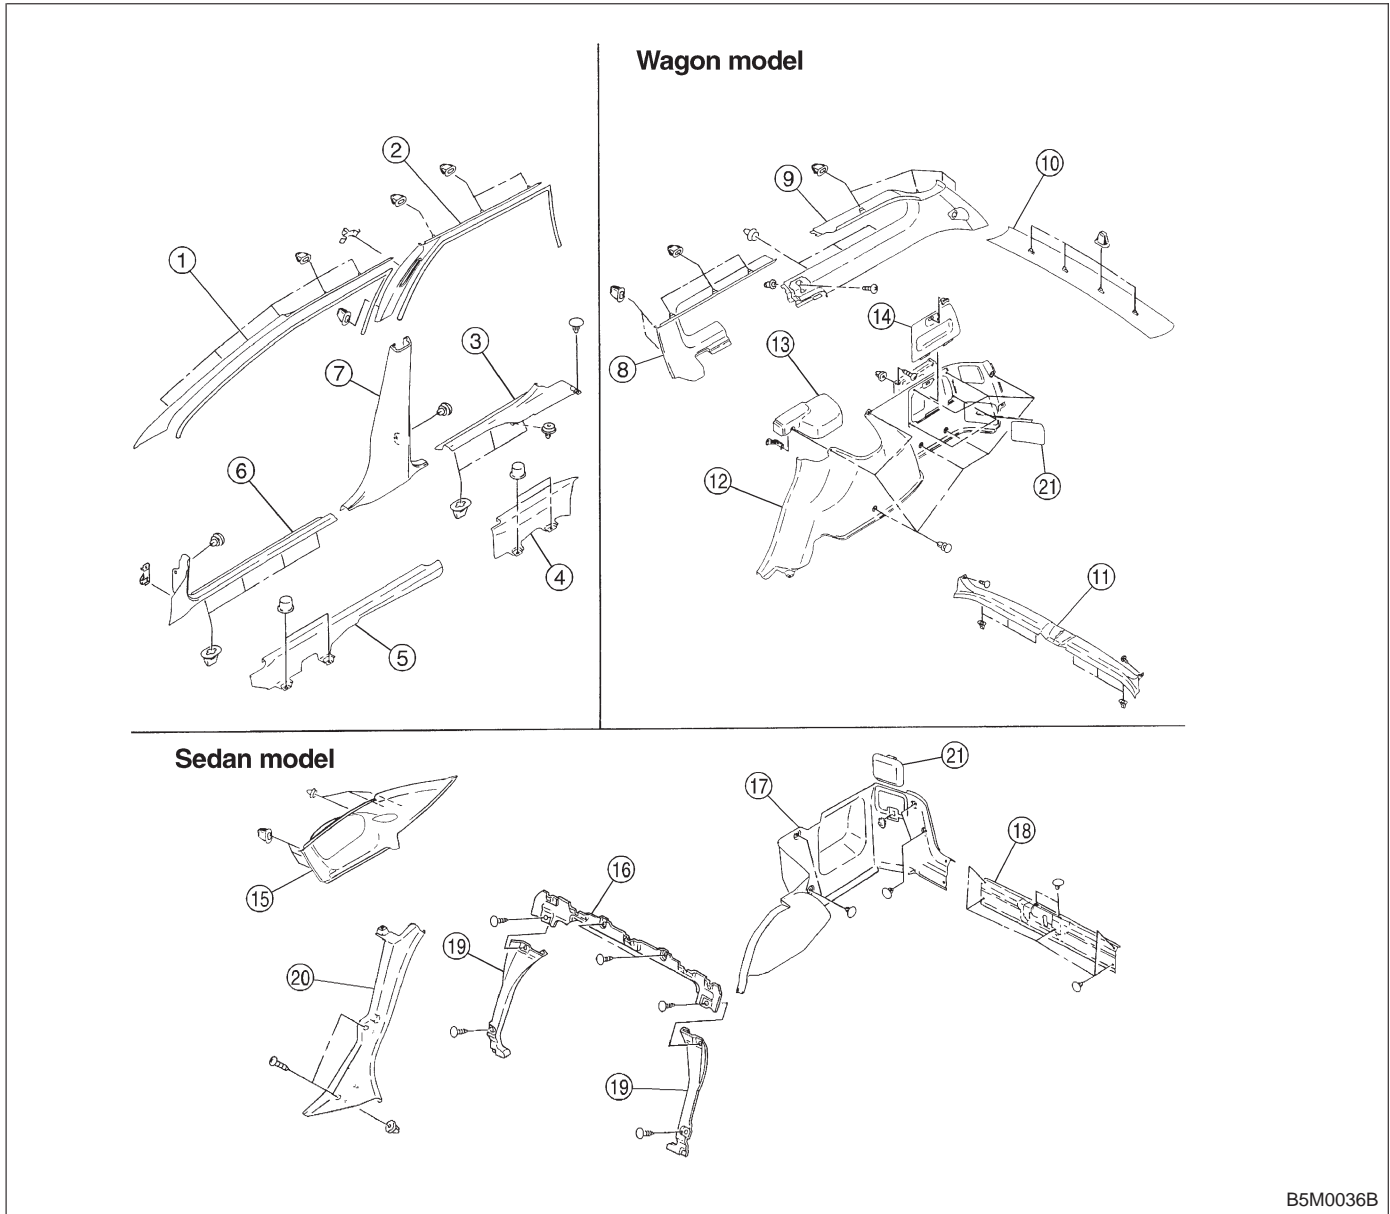

5. Inner Trim

B5M0036B

- | | | |
|-------------------------------|----------------------------------|--------------------------|
| ① Front pillar upper trim | ⑧ Rear quarter upper front trim | ⑮ Rear pillar upper |
| ② Center pillar upper trim | ⑨ Rear quarter upper rear trim | ⑯ Rear upper bulk |
| ③ Side sill rear upper cover | ⑩ Rear rail trim | ⑰ Trunk side trim |
| ④ Side sill rear lower cover | ⑪ Edge rear trim | ⑱ Rear side bulk trim |
| ⑤ Side sill front lower cover | ⑫ Rear quarter pillar lower trim | ⑳ Rear pillar lower trim |
| ⑥ Front pillar lower trim | ⑬ Cap strut | ㉑ Lamp cover |
| ⑦ Center pillar lower trim | ⑭ Lid pocket | |