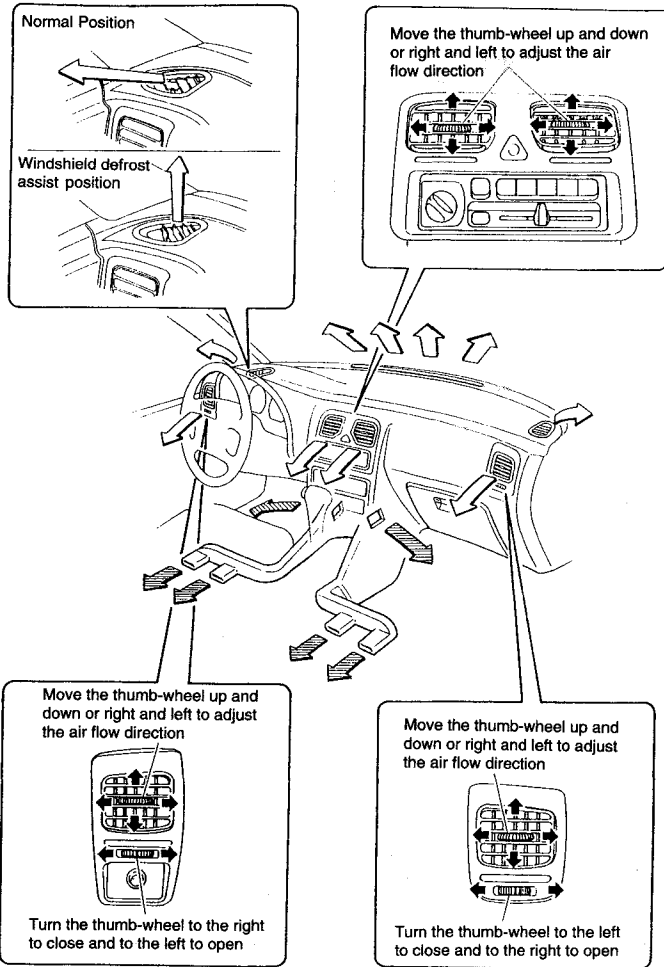

Ventilator

Adjustable side defroster grille (for driver's side - if equipped)

HB0202