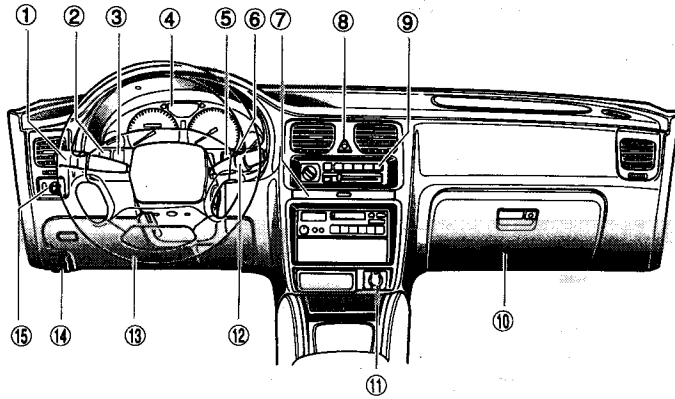

Instrument panel overview

HB0021

- ① Lighting, turn signal and illumination brightness control switch (page 3-12)
- ② TCS OFF switch (page 7-37) (TCS OFF indicator light [Page 7-37]) or Security system indicator light (Page 1-8)
- ③ Fog light switch (page 3-16)
- ④ Combination meter (page 3-4)
- ⑤ Rear window defogger switch (page 3-22)
- ⑥ Cruise control main switch (page 7-26)
- ⑦ Cup holder (page 6-5)
- ⑧ Hazard warning flasher (page 3-12)
- ⑨ Heater or air conditioner control (page 4-3)
- ⑩ Glove compartment (page 6-3)
- ⑪ Accessory socket (page 6-7)
- ⑫ Windshield wiper and washer switch (page 3-19)
- ⑬ Steering (page 7-25)
- ⑭ Hood lock release (page 1-22)
- ⑮ Remote control mirror switch (page 3-24)

Instrument panel overview (Right hand drive vehicles)

HB0068

- ① Cup holder (page 6-5)
- ② Hazard warning flasher (page 3-12)
- ③ Heater or air conditioner control (page 4-16)
- ④ Lighting, turn signal and illumination brightness control switch (page 3-12)
- ⑤ Combination meter (page 3-4)
- ⑥ Steering (page 7-25)
- ⑦ Windshield wiper and washer switch (page 3-19)
- ⑧ Remote control mirror switch (page 3-24)
- ⑨ Hood lock release (page 1-22)
- ⑩ Rear window defogger switch (page 3-22)
- ⑪ Accessory socket (page 6-7)
- ⑫ Glove compartment (page 6-3)