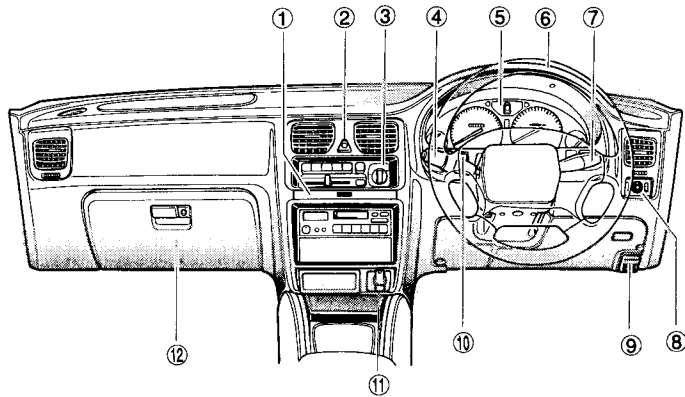

Instrument panel overview

HB0021

- ① Lighting, turn signal and illumination brightness control switch (page 3-12)
- ② TCS OFF switch (page 7-37) (TCS OFF indicator light [Page 7-37]) or Security system indicator light (Page 1-8)
- ③ Fog light switch (page 3-16)
- ④ Combination meter (page 3-4)
- ⑤ Rear window defogger switch (page 3-22)
- ⑥ Cruise control main switch (page 7-26)
- ⑦ Cup holder (page 6-5)
- ⑧ Hazard warning flasher (page 3-12)
- ⑨ Heater or air conditioner control (page 4-3)
- ⑩ Glove compartment (page 6-3)
- ⑪ Accessory socket (page 6-7)
- ⑫ Windshield wiper and washer switch (page 3-19)
- ⑬ Steering (page 7-25)
- ⑭ Hood lock release (page 1-22)
- ⑮ Remote control mirror switch (page 3-24)

Instrument panel overview (Right hand drive vehicles)

HB0068

- ① Cup holder (page 6-5)
- ② Hazard warning flasher (page 3-12)
- ③ Heater or air conditioner control (page 4-16)
- ④ Lighting, turn signal and illumination brightness control switch (page 3-12)
- ⑤ Combination meter (page 3-4)
- ⑥ Steering (page 7-25)
- ⑦ Windshield wiper and washer switch (page 3-19)
- ⑧ Remote control mirror switch (page 3-24)
- ⑨ Hood lock release (page 1-22)
- ⑩ Rear window defogger switch (page 3-22)
- ⑪ Accessory socket (page 6-7)
- ⑫ Glove compartment (page 6-3)