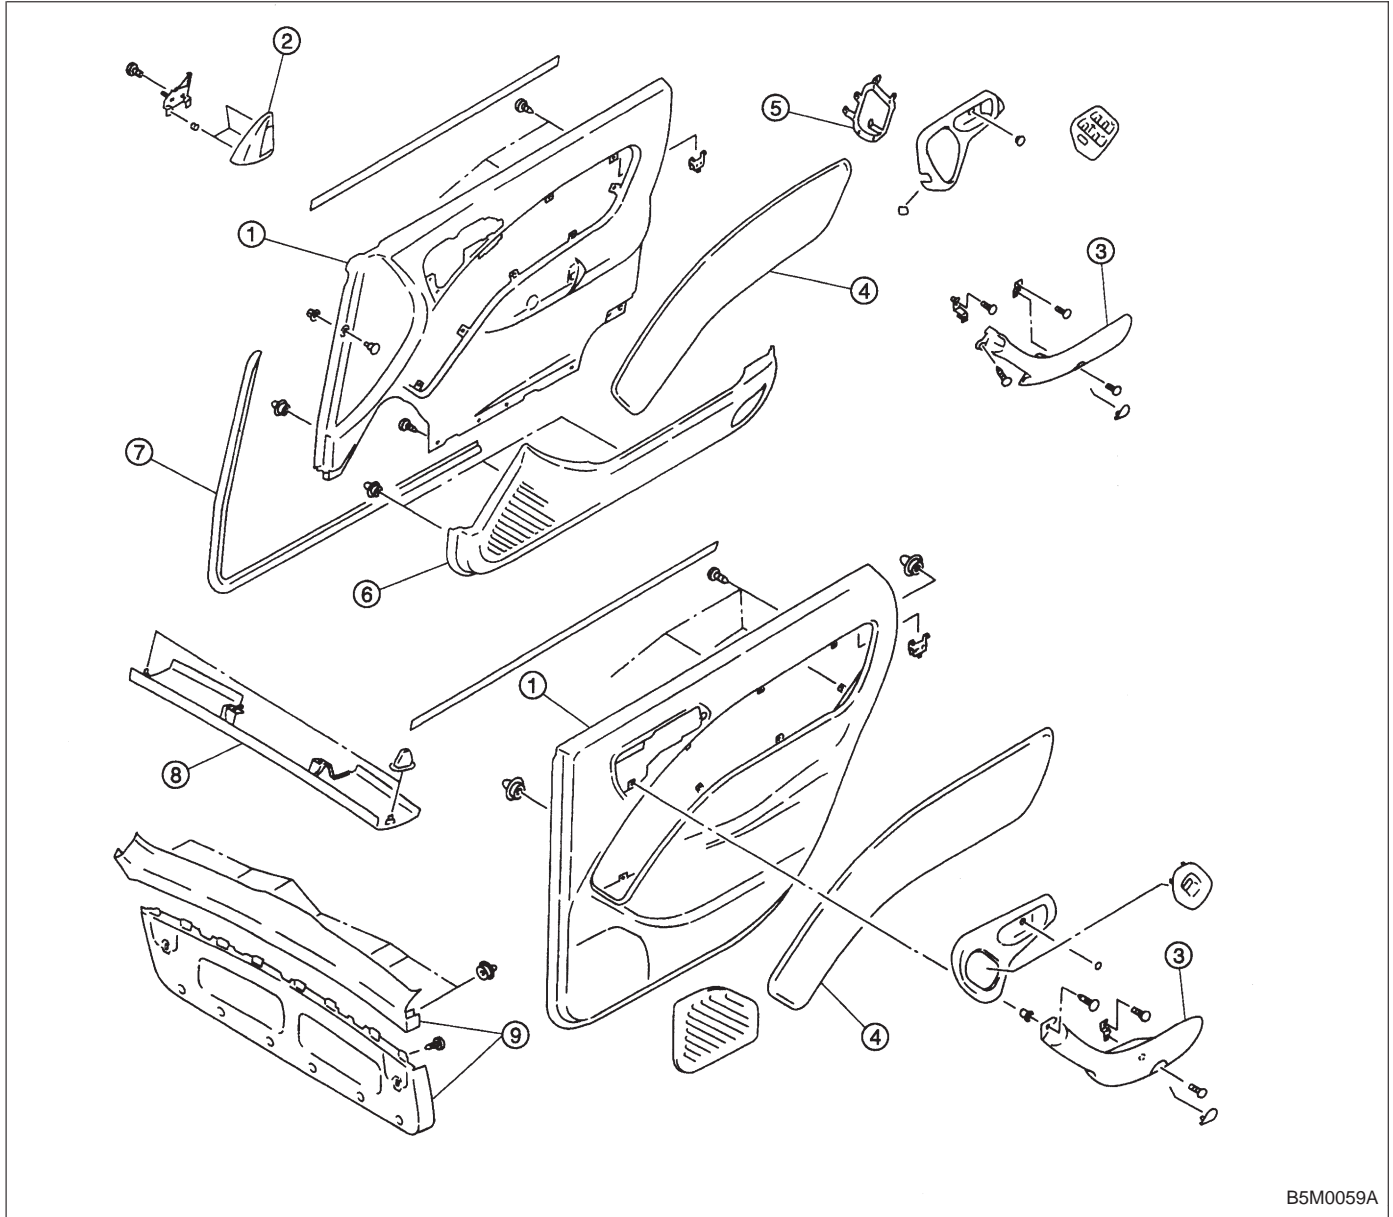

7. Door Trim

B5M0059A

- ① Trim panel
- ② Gusset cover
- ③ Arm rest
- ④ Ornament
- ⑤ Bracket

- ⑥ Pocket
- ⑦ Weatherstrip
- ⑧ Rear gate upper trim
- ⑨ Rear gate lower trim