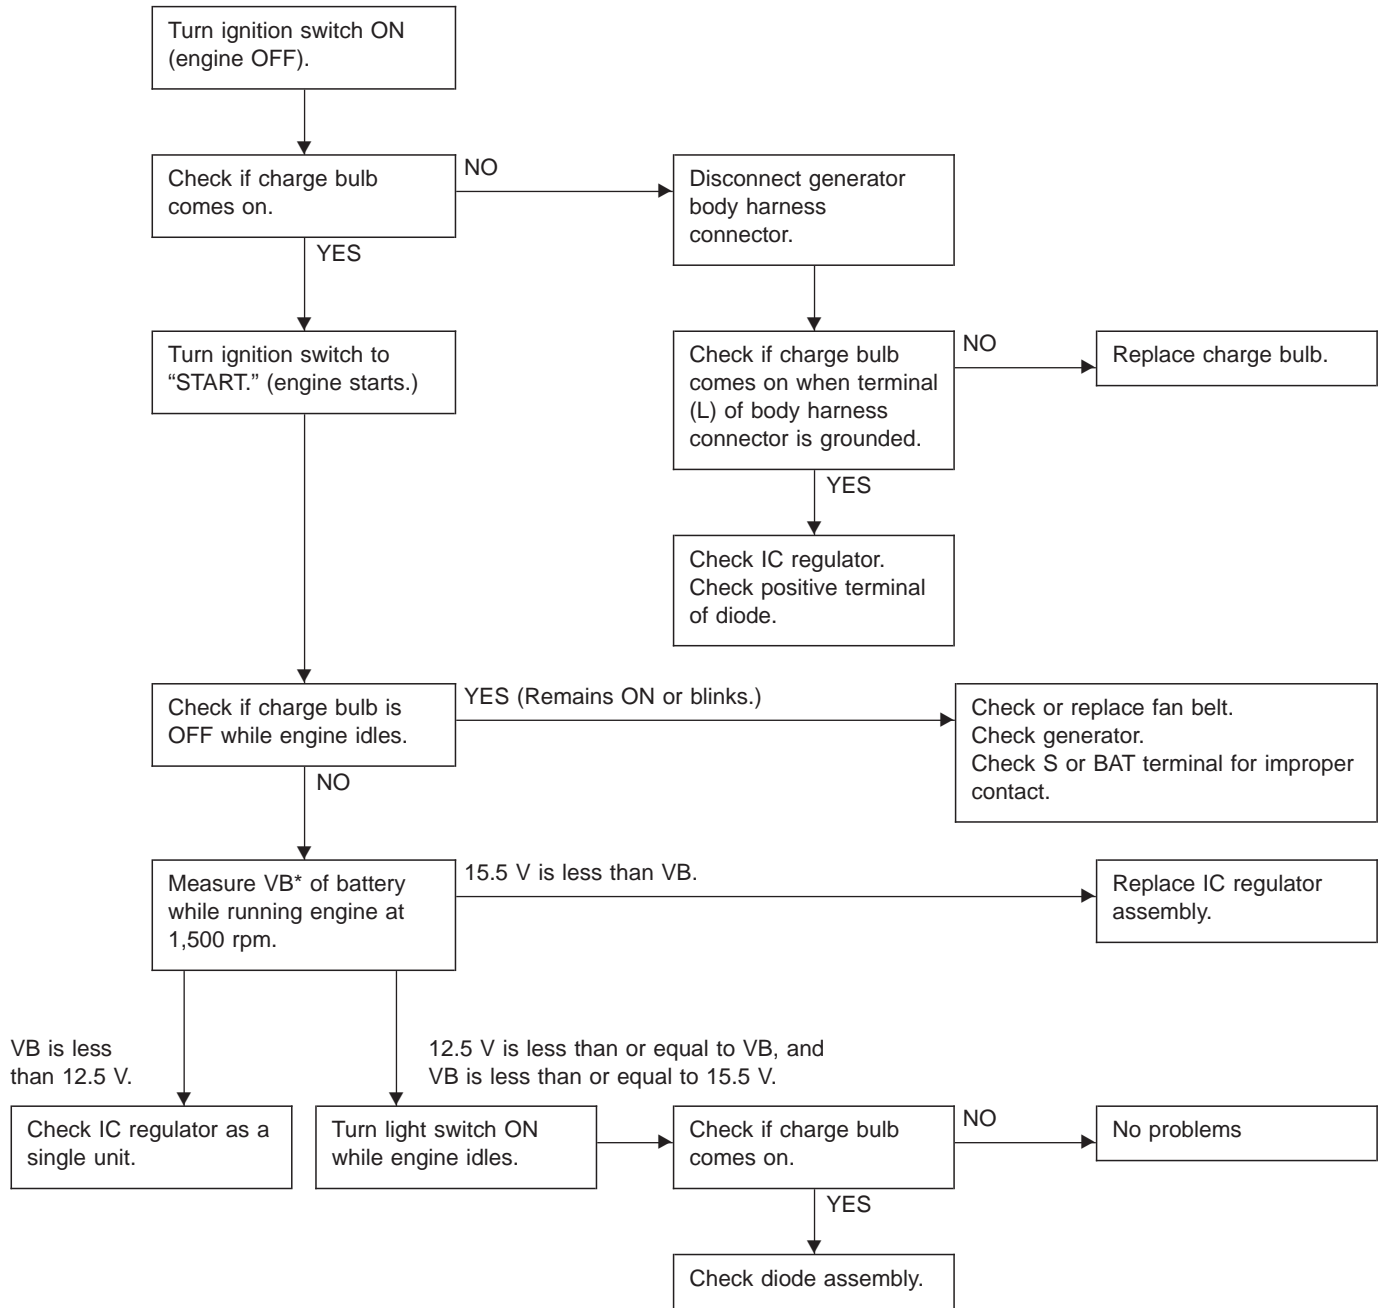

2. Generator

*: Terminal voltage