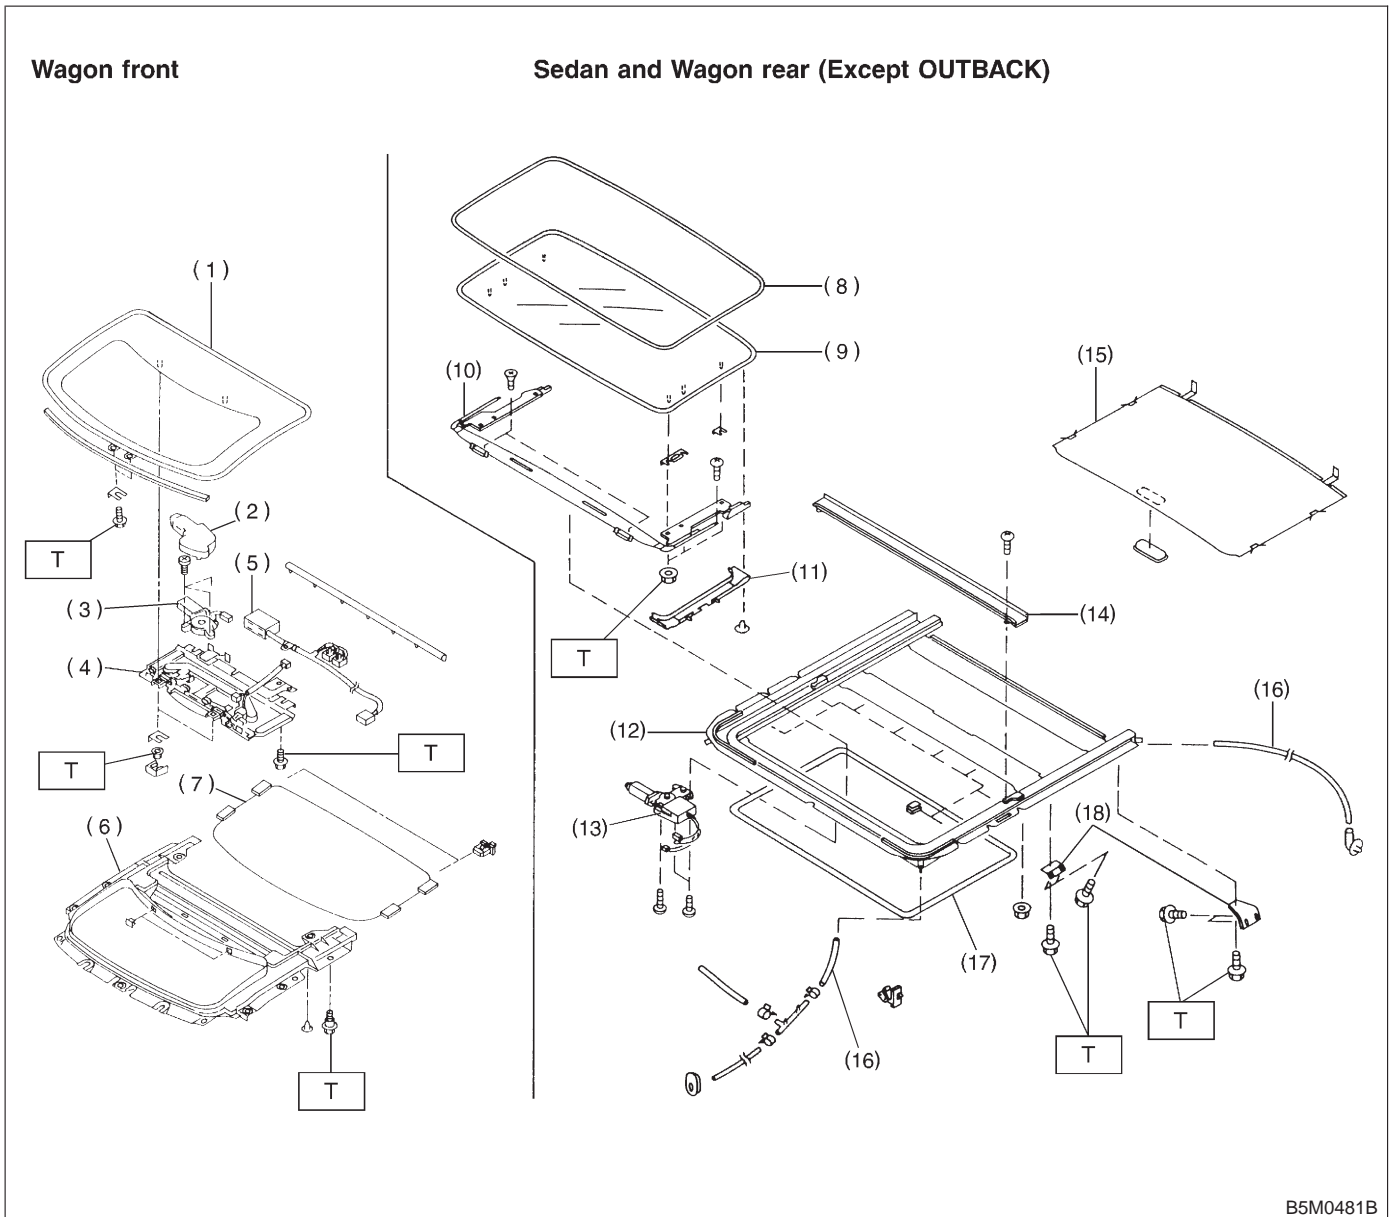

5. Sunroof

B5M0481B

- (1) Sunroof panel
- (2) Motor cover
- (3) Motor ASSY
- (4) Tilt up ASSY
- (5) Control module ASSY
- (6) Frame ASSY
- (7) Sunroof trim
- (8) Weatherstrip

- (9) Sunroof panel
- (10) Deflector and guide rail ASSY
- (11) Guide rail cover
- (12) Frame ASSY
- (13) Motor ASSY
- (14) Drain ASSY
- (15) Sunroof trim
- (16) Drain tube

- (17) Garnish (Sedan only)
- (18) Set bracket

**Tightening torque: N-m (kg-m, ft-lb)**  
**T: 7.4±2.0 (0.75±0.2, 5.4±1.4)**