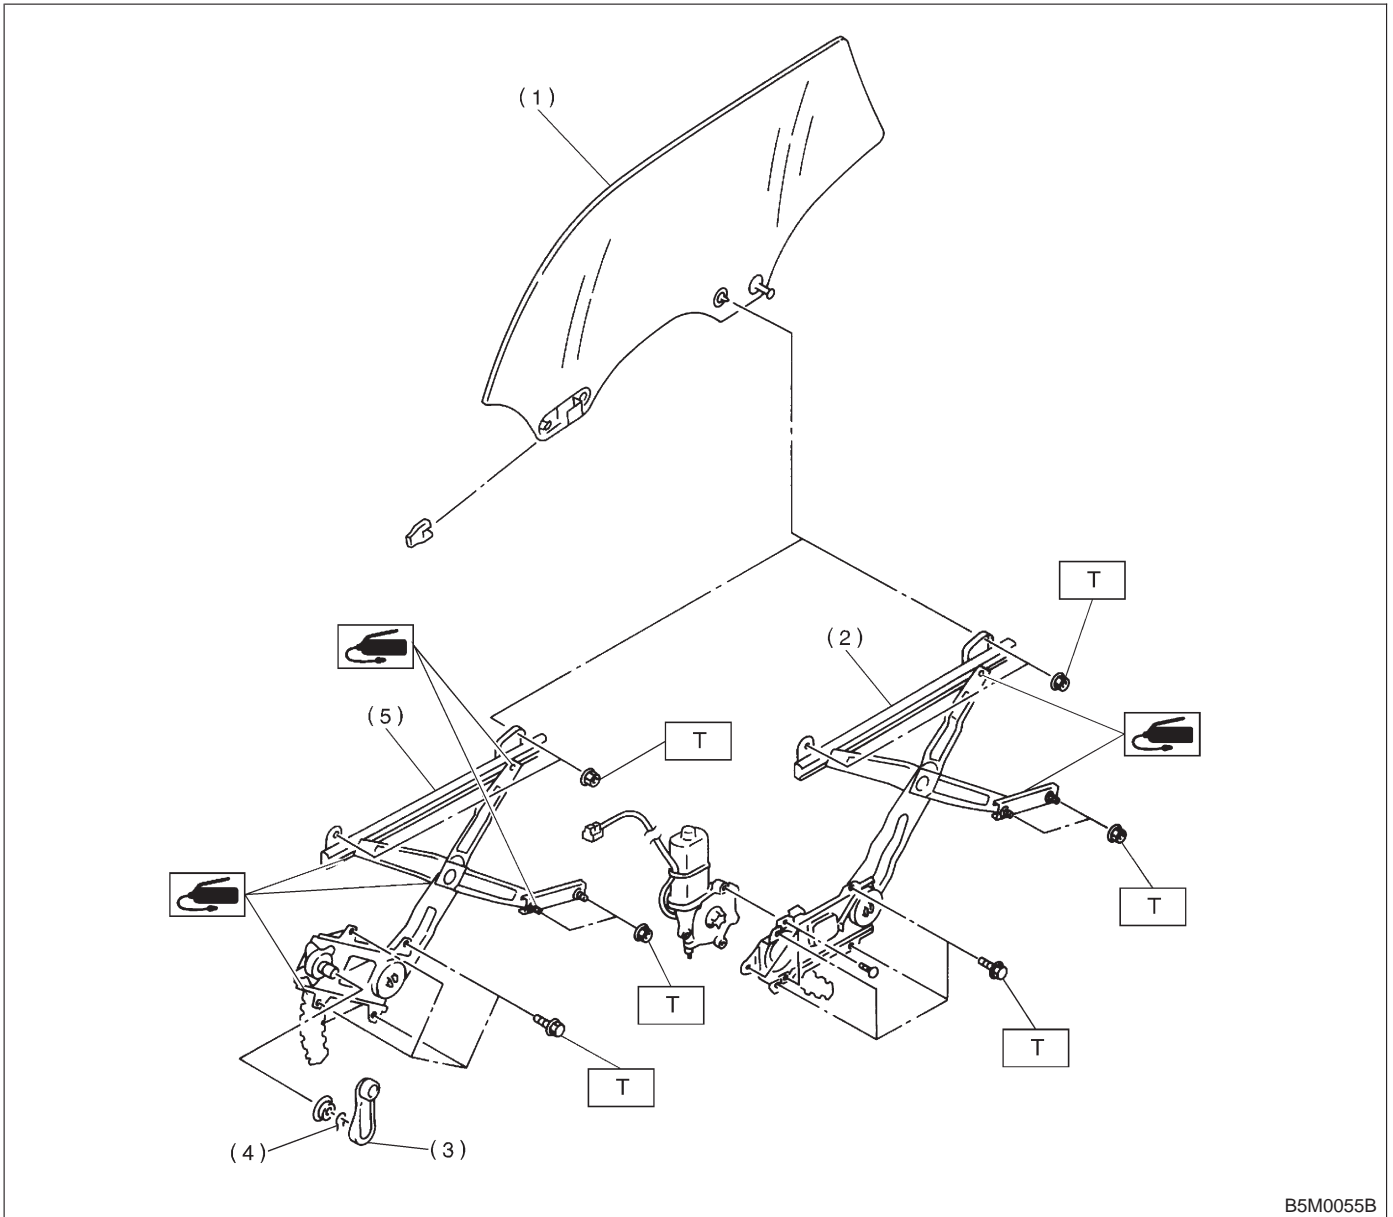

5. Rear Door Glass

B5M0055B

- |  |                     |
|--|---------------------|
| (1) Glass                                  | (4) Retainer spring |
| (2) Regulator and motor ASSY               | (5) Regulator ASSY  |
| (3) Regulator handle (Except power window) |                     |

**Tightening torque: N-m (kg-m, ft-lb)**  
**T: 7.4±2.0 (0.75±0.2, 5.4±1.4)**