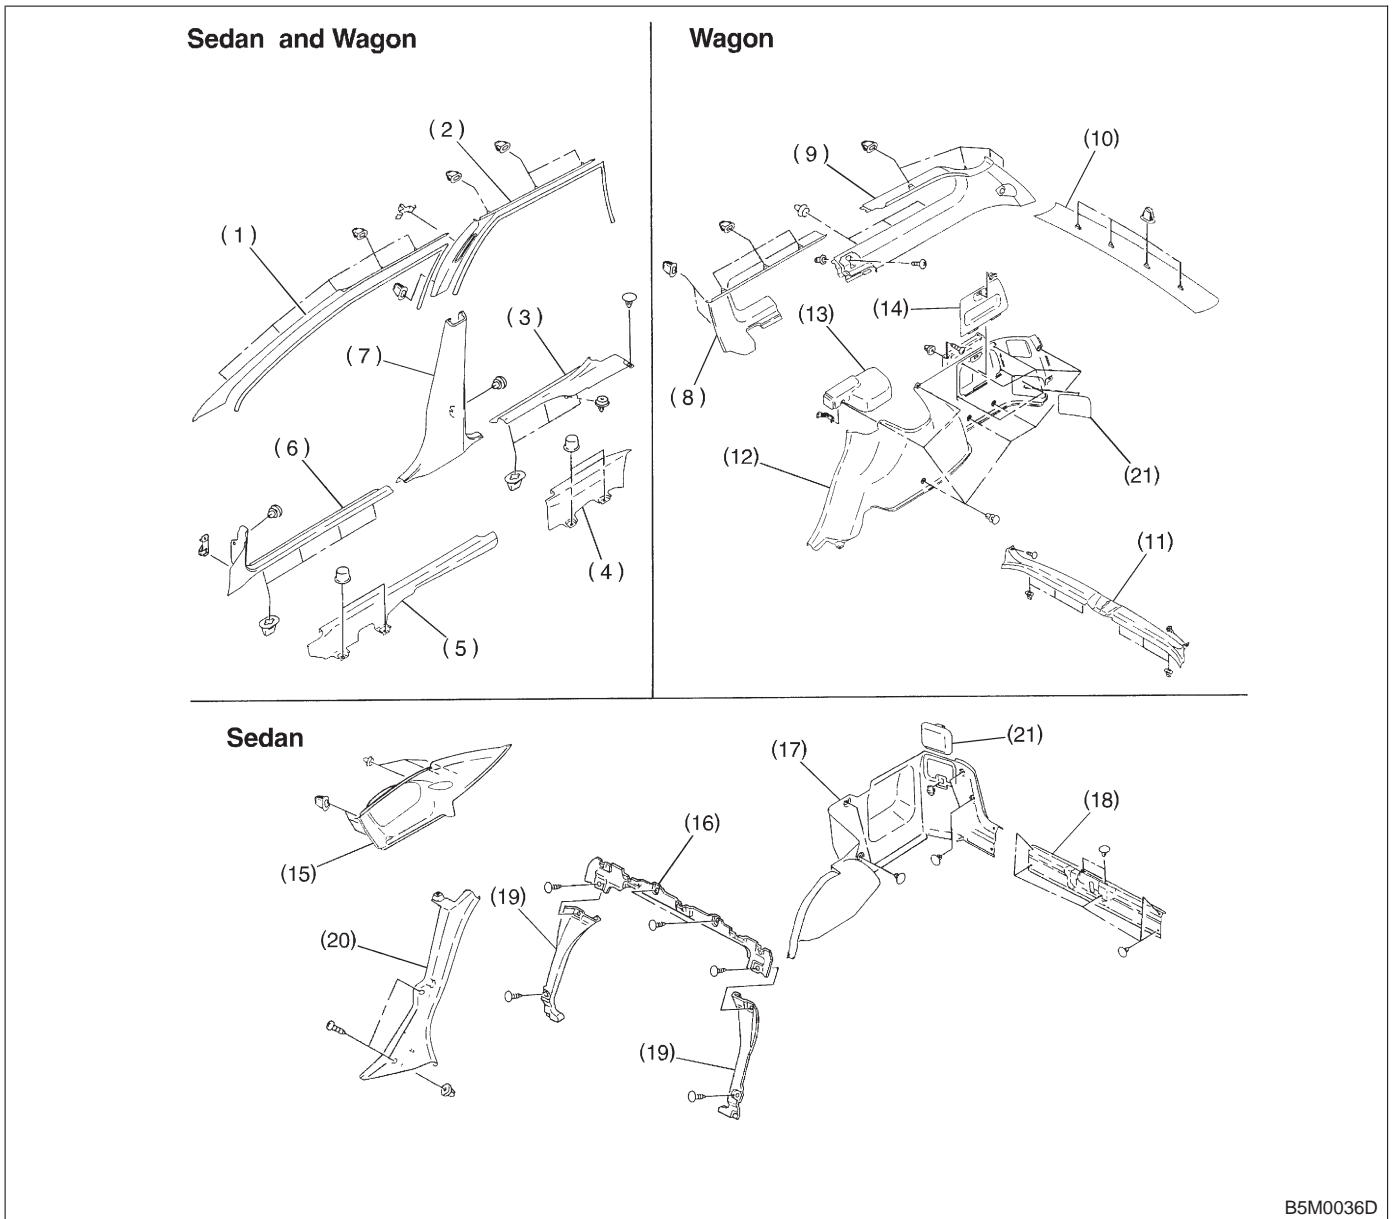

5. Inner Trim

B5M0036D

- | | | |
|---------------------------------|-------------------------------------|-----------------------------|
| (1) Front pillar upper trim | (8) Rear quarter upper front trim | (15) Rear pillar upper |
| (2) Center pillar upper trim | (9) Rear quarter upper rear trim | (16) Rear upper bulk |
| (3) Side sill rear upper cover | (10) Rear rail trim | (17) Trunk side trim |
| (4) Side sill rear lower cover | (11) Edge rear trim | (18) Trunk rear trim |
| (5) Side sill front lower cover | (12) Rear quarter pillar lower trim | (19) Rear side bulk trim |
| (6) Front pillar lower trim | (13) Cap strut | (20) Rear pillar lower trim |
| (7) Center pillar lower trim | (14) Lid pocket | (21) Lamp cover |