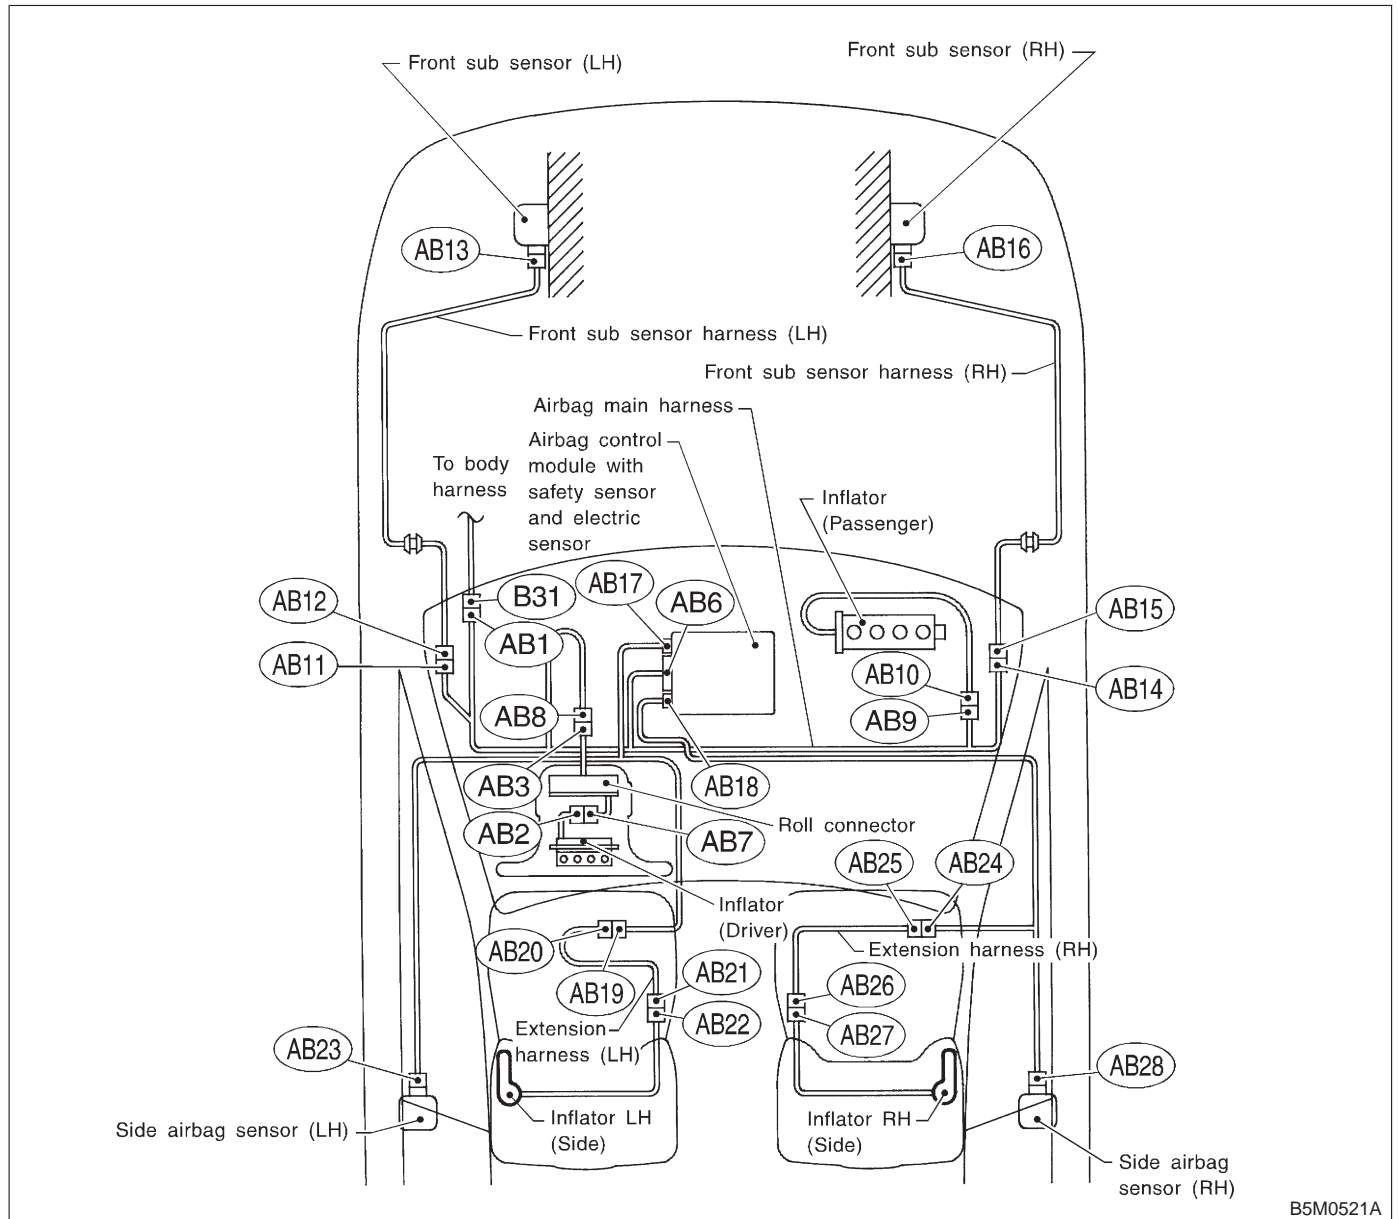

1. Electrical Components Location

1. Electrical Components Location

Connector No.	(AB1)	(AB2)	(AB3)	(AB6)	(AB7)	(AB8)	(AB9)	(AB10)	(AB11)
Pole	7	2	2	20	2	2	2	2	2
Color	Yellow	Yellow	Yellow	Yellow	Yellow	Yellow	Yellow	Yellow	Blue
Male/Female	Male	Male	Male	Female	Female	Female	Female	Male	Female
Connector No.	(AB12)	(AB13)	(AB14)	(AB15)	(AB16)	(AB17)	(AB18)	(AB19)	(AB20)
Pole	2	2	2	2	2	12	12	2	2
Color	Blue	Yellow	Blue	Blue	Yellow	Yellow	Yellow	Yellow	Yellow
Male/Female	Male	Female	Female	Male	Female	Female	Female	Female	Male
Connector No.	(AB21)	(AB22)	(AB23)	(AB24)	(AB25)	(AB26)	(AB27)	(AB28)	
Pole	2	2	4	2	2	2	2	4	
Color	Yellow	Yellow	Yellow	Yellow	Yellow	Yellow	Yellow	Yellow	
Male/Female	Female	Male	Female	Female	Male	Female	Male	Female	