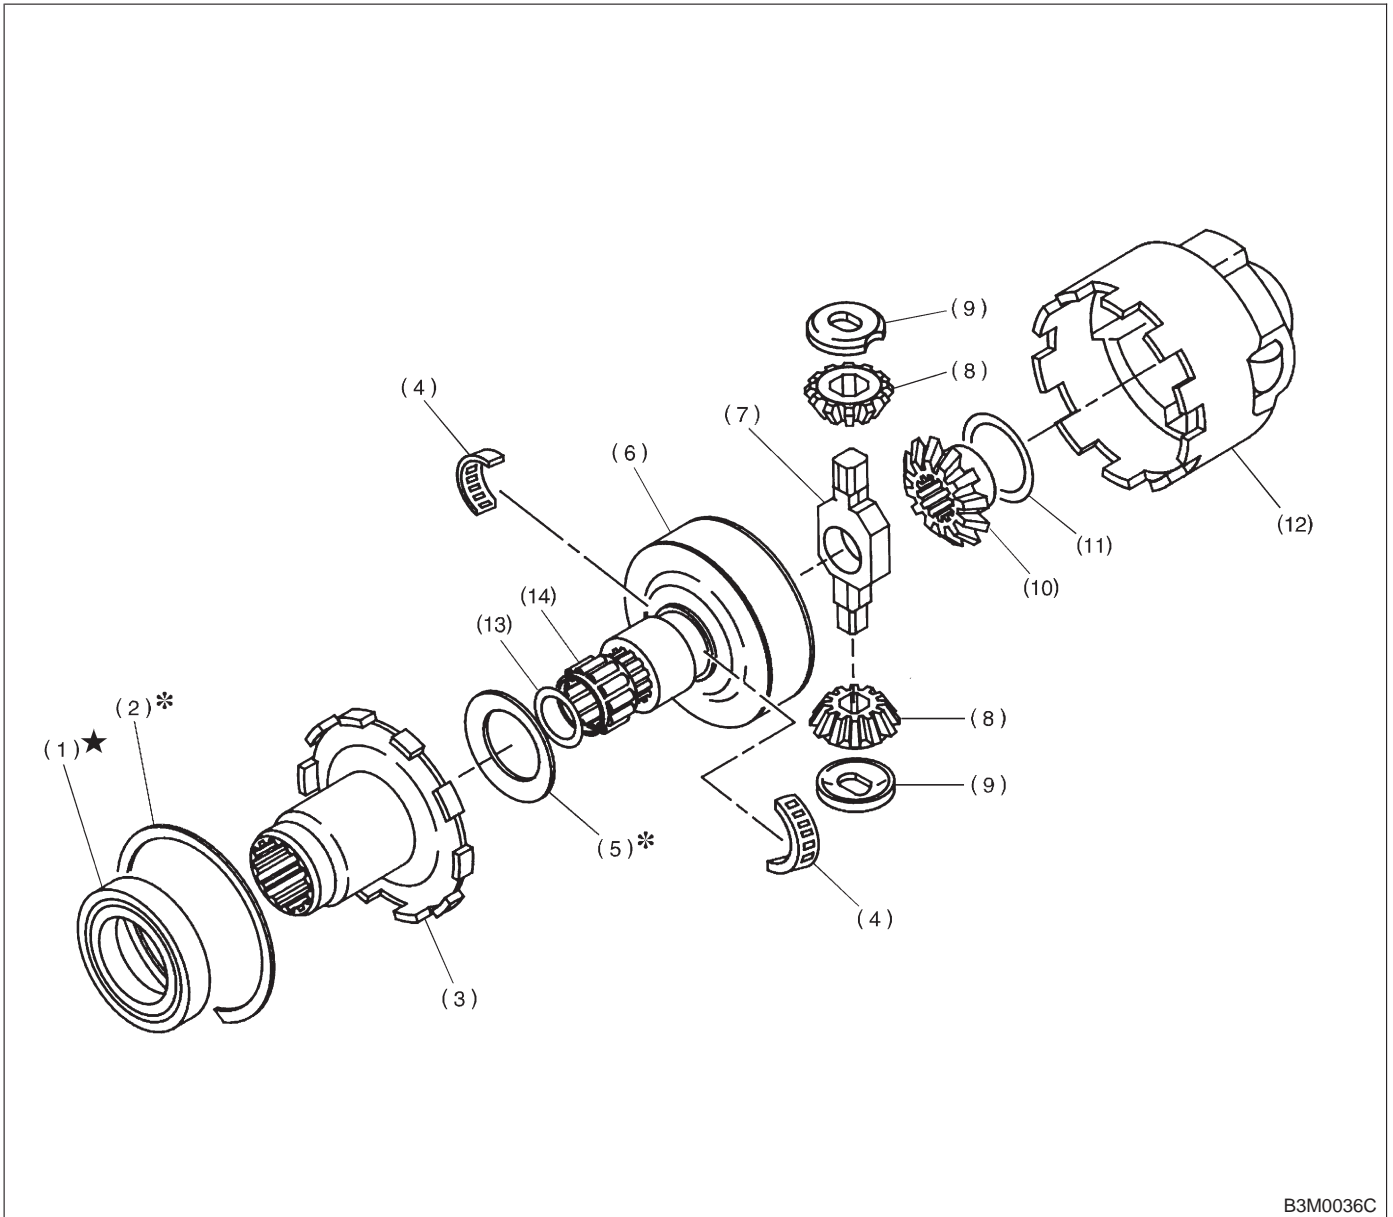

7. Center Differential

B3M0036C

- | | | |
|-------------------------------|-------------------------------|-------------------------------|
| (1) Ball bearing | (6) Viscous coupling | (11) Washer |
| (2) Snap ring (Inner-110) | (7) Pinion shaft | (12) Center differential case |
| (3) Center differential cover | (8) Differential bevel pinion | (13) Snap ring |
| (4) Needle bearing | (9) Retainer | (14) Roller bearing |
| (5) Adjusting washer | (10) Differential bevel gear | |