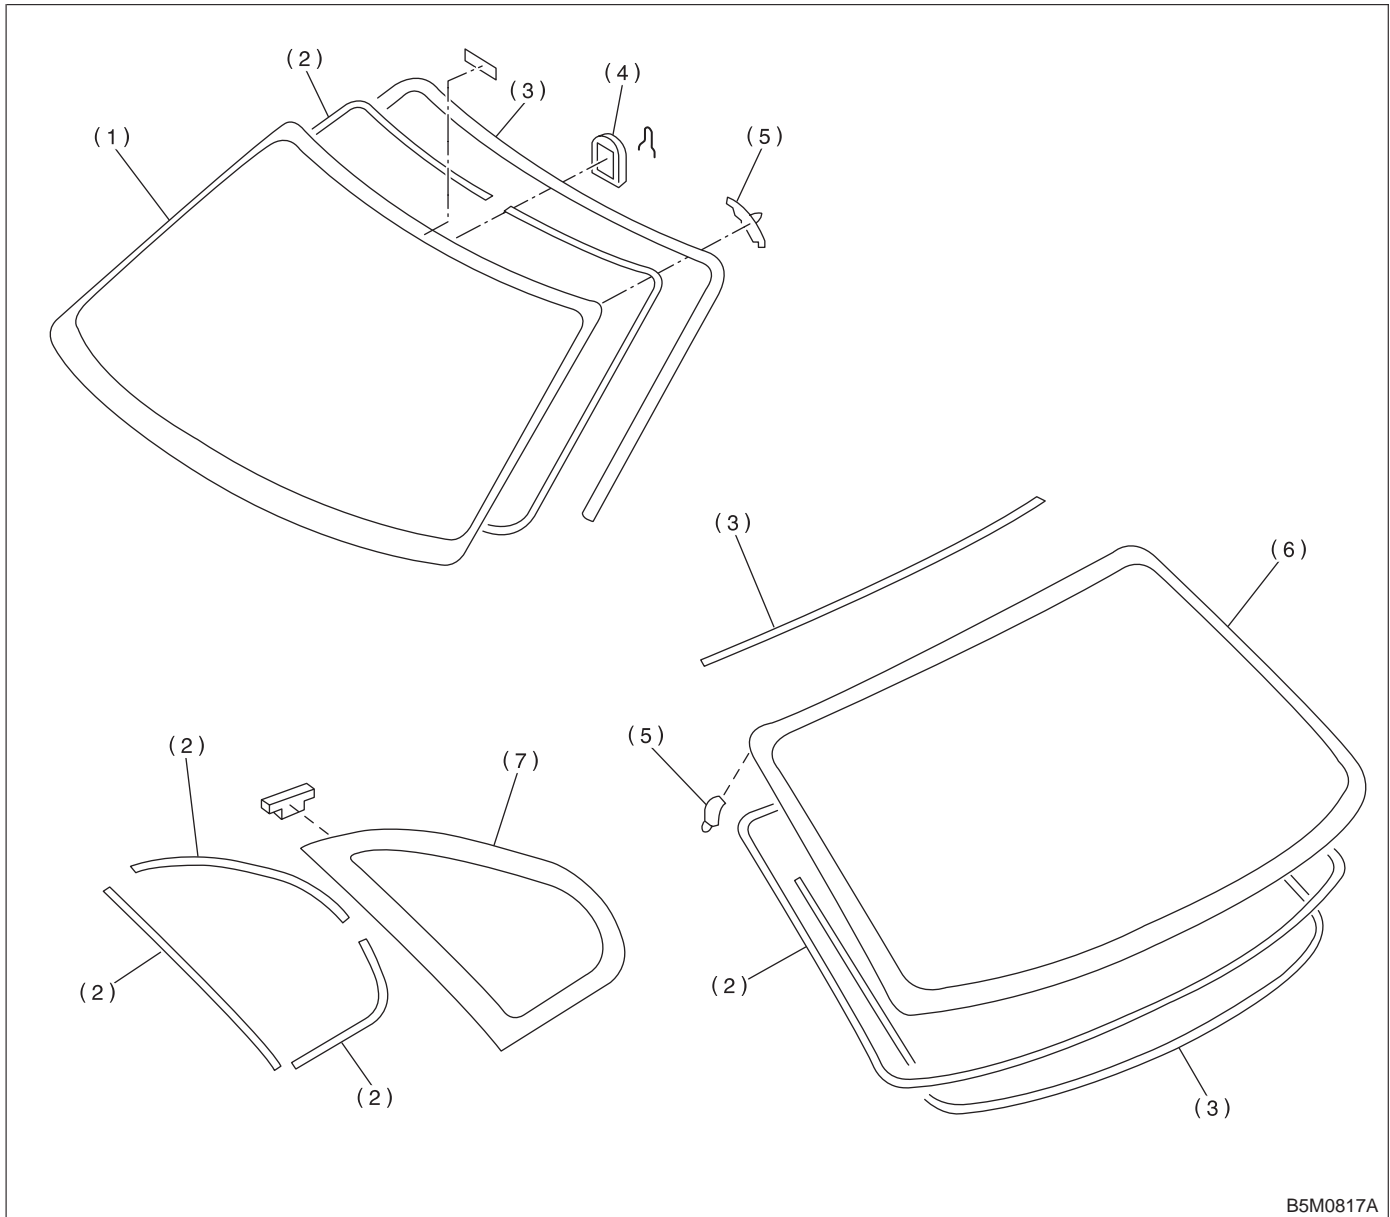

3. Fixed Glass

A: SEDAN

B5M0817A

- (1) Windshield glass
- (2) Dam rubber
- (3) Molding

- (4) Rearview mirror mount
- (5) Locate pin
- (6) Rear window glass

- (7) Rear quarter glass

B: WAGON

B5M0723A

- (1) Windshield glass
- (2) Dam rubber
- (3) Molding

- (4) Rearview mirror mount
- (5) Locate pin
- (6) Fastener

- (7) Rear quarter glass