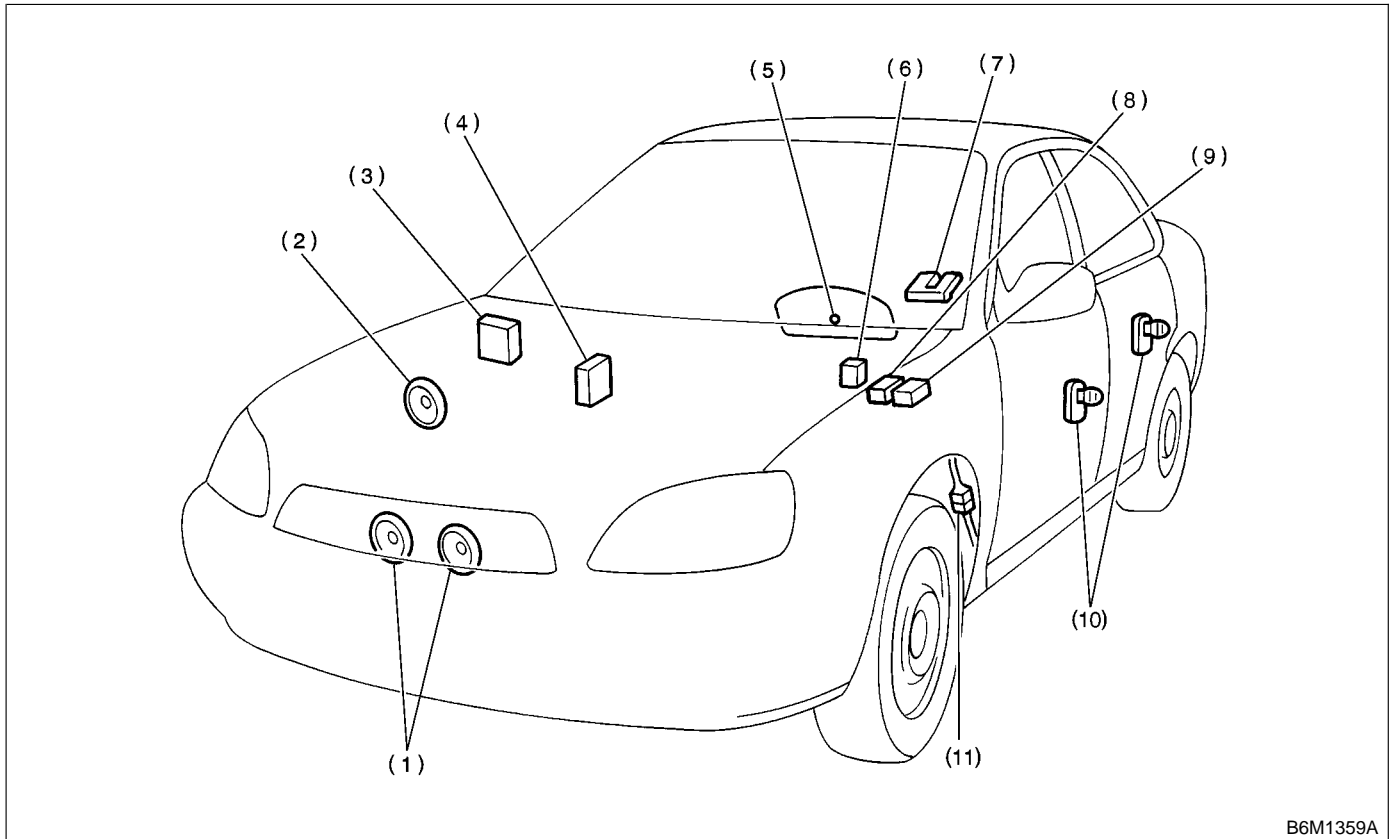

3. Electrical Components Location

B6M1359A

- | | | |
|---|--|----------------------------|
| (1) Horn | (6) Horn relay (in main fuse box) | (11) Passive arm connector |
| (2) Security horn | (7) Trunk room light switch (Sedan),
rear gate latch switch (Wagon) | |
| (3) Keyless entry control module | (8) Interrupt relay | |
| (4) Security control module | (9) Security horn relay | |
| (5) Security indicator light (in combination meter) | (10) Door switch | |