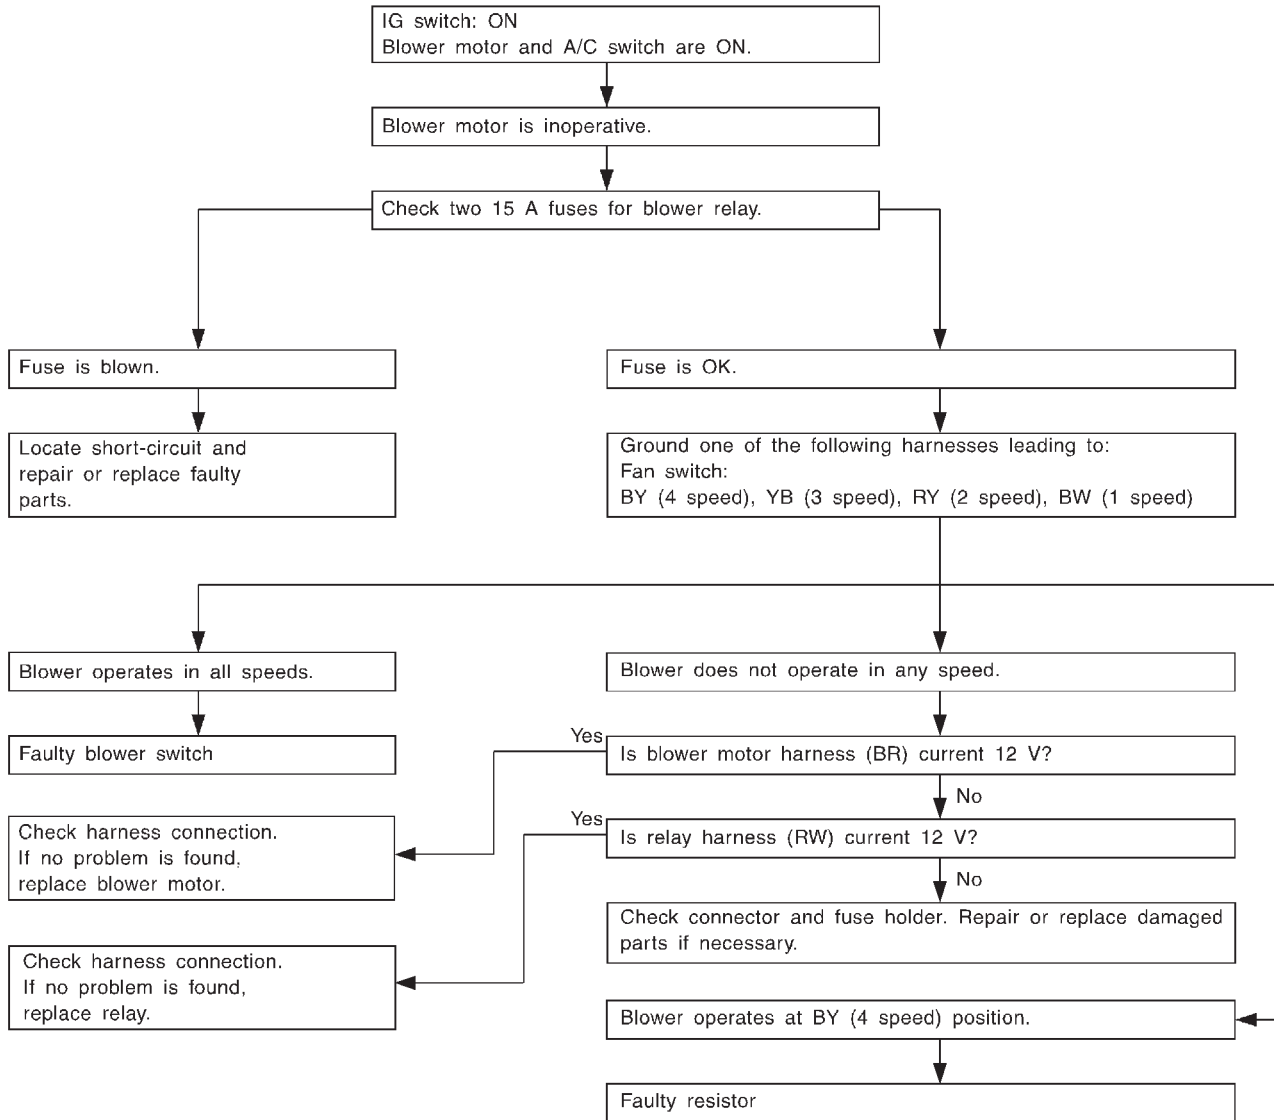

3. Blower Motor Diagnosis

S4M0294A