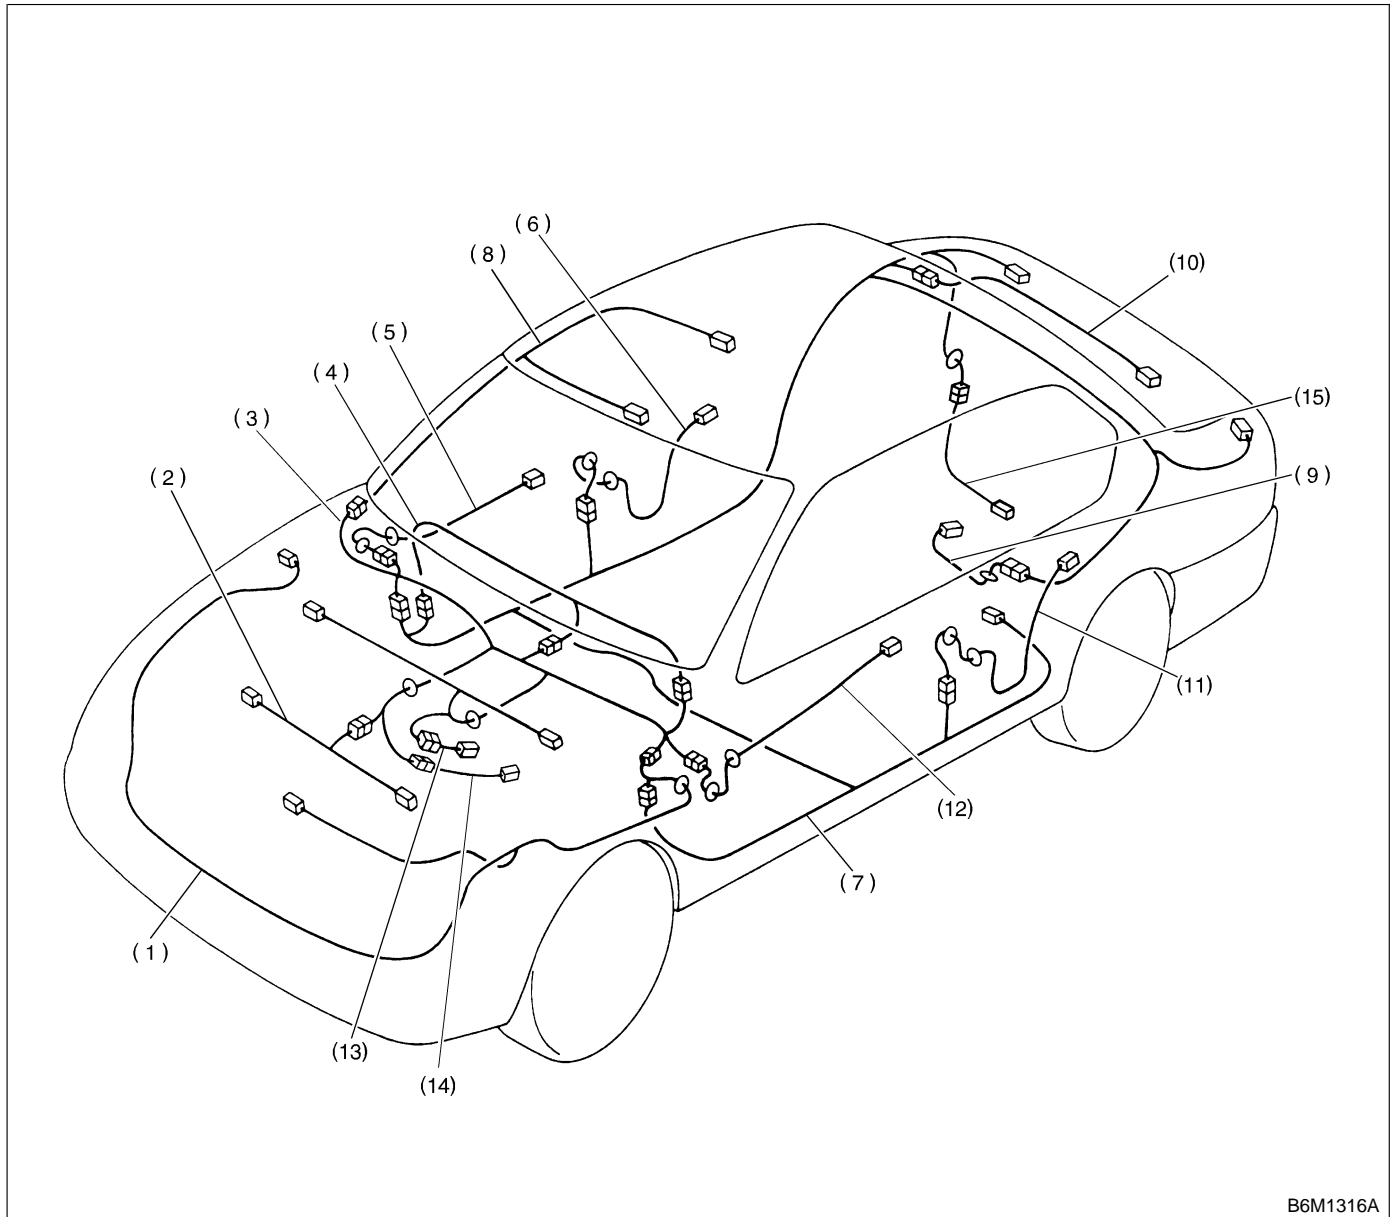

7. Electrical Wiring Harness and Ground Point

A: OVERALL LOCATION

1. SEDAN MODEL

B6M1316A

- | | | |
|-------------------------------------|-------------------------|------------------------------|
| (1) Front wiring harness | (6) Rear door cord RH | (11) Rear door cord LH |
| (2) Engine wiring harness | (7) Rear wiring harness | (12) Front door cord LH |
| (3) Bulkhead wiring harness | (8) Roof cord | (13) Transmission cord |
| (4) Instrument panel wiring harness | (9) Fuel tank cord | (14) Rear oxygen sensor cord |
| (5) Front door cord RH | (10) Trunk lid cord | (15) ORVR cord |