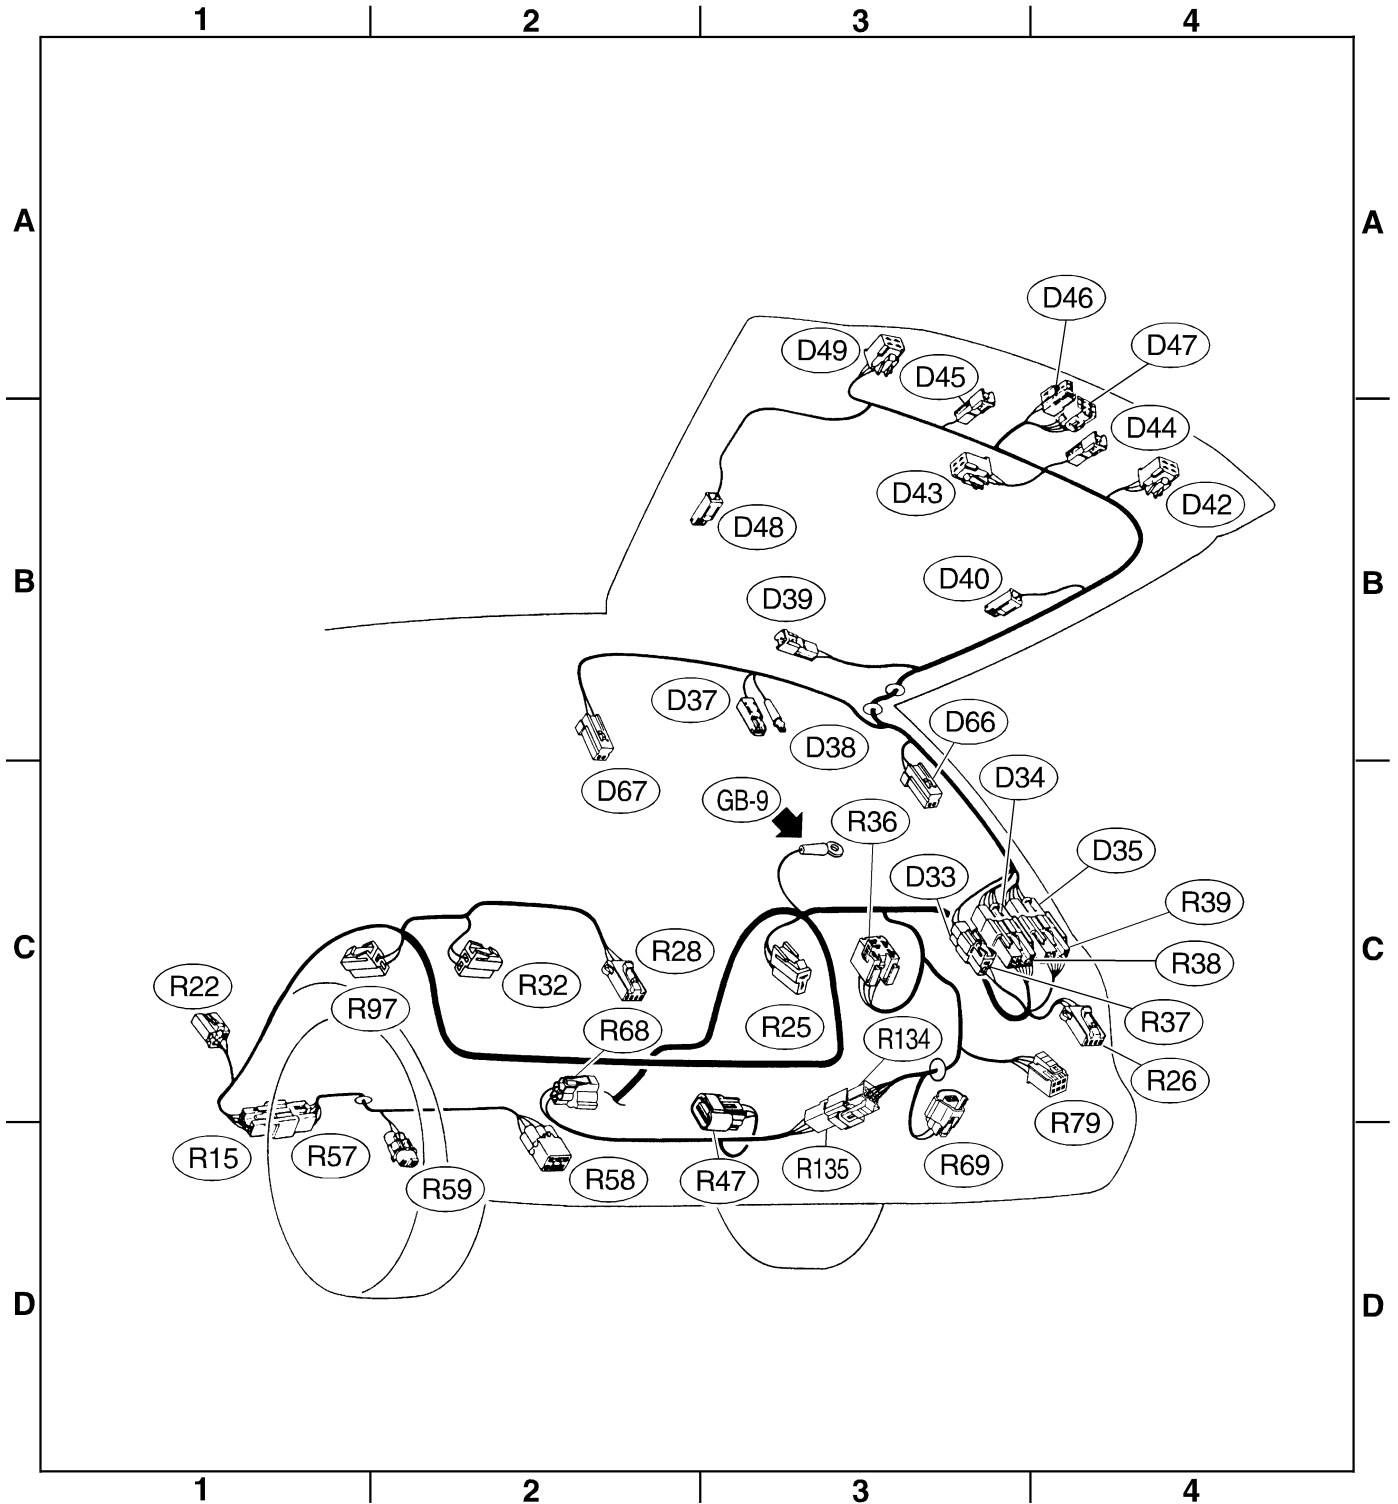

J: REAR WIRING HARNESS AND REAR GATE CORD (WAGON)

● List of Items

Connector				Connecting to	
No.	Pole	Color	Area	No.	Name
R15	6	Black	D-1	R57	Fuel tank cord
R22	3	Black	C-1		Rear door switch LH
R25	2	Black	C-3		Rear defogger condenser
R26	4	Black	C-4		Rear combination light RH
R28	4	Black	C-2		Rear combination light LH
R32	2	★	C-2		Rear accessory power supply socket
R36	5	Black	C-3		Rear wiper relay
R37	2	★	C-3	D33	Rear gate cord
R38	8	★	C-3	D34	
R39	8	Black	C-4	D35	
R47	3	Black	C-3		Internal pressure sensor
R57	6	Black	D-1	R15	Rear wiring harness
R58	6	Gray	D-2		Fuel gauge module & fuel pump assembly
R59	2	★	D-2		Fuel gauge sub module
R68	2	Gray	C-2		Pressure control solenoid valve
R69	2	★	D-3		Drain valve
R79	6	★	C-2		Trailer connector
R97	2	★	C-1		Antenna amp.
R134	6	Gray	C-3	R135	ORVR cord
R135	6	Gray	C-3	R134	Rear wiring harness

★: Non-colored

Connector				Connecting to	
No.	Pole	Color	Area	No.	Name
D33	2	★	C-3	R37	Rear wiring harness
D34	8	★	C-3	R38	
D35	8	Black	C-4	R39	
D37	1	Black	B-3		Luggage room light (Power)
D38	1	★	B-3		Luggage room light
D39	2	★	B-3		High-mounted stop light
D40	1	Black	B-3		Rear defogger (Power)
D42	4	★	B-4		Rear finisher light RH
D43	4	★	B-3		Rear wiper motor
D44	2	★	B-4		License plate light RH
D45	2	★	A-3		License plate light LH
D46	2	Black	A-4		Rear gate latch switch
D47	4	★	B-4		Rear gate lock actuator
D48	1	Black	B-3		Rear defogger (Ground)
D49	4	★	A-3		Rear finisher light LH
D66	2	Black	C-3		Rear tweeter RH
D67	2	Black	B-2		Rear tweeter LH

★: Non-colored

● Location

B6M1326A