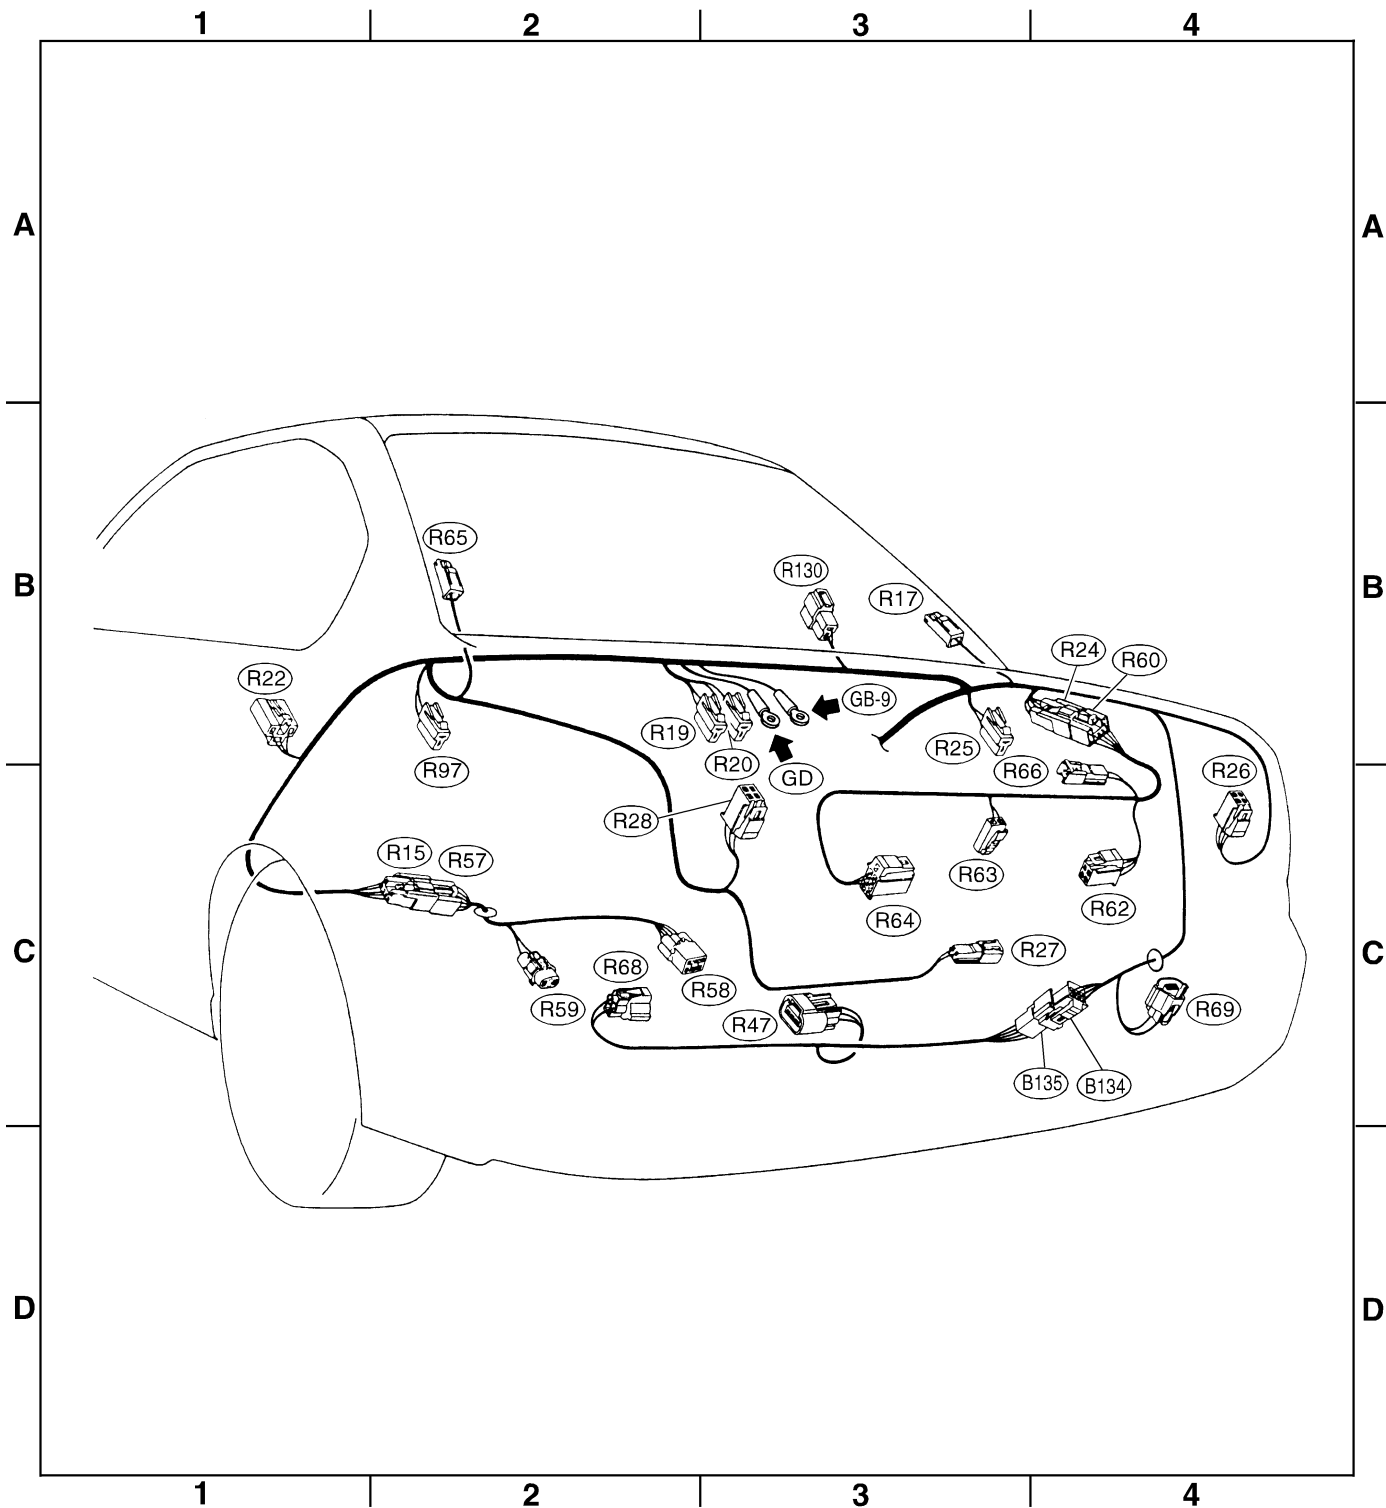

● Location

B6M1327A

J: REAR WIRING HARNESS AND REAR GATE CORD (WAGON)

● List of Items

Connector				Connecting to	
No.	Pole	Color	Area	No.	Name
R15	6	Black	D-1	R57	Fuel tank cord
R22	3	Black	C-1		Rear door switch LH
R25	2	Black	C-3		Rear defogger condenser
R26	4	Black	C-4		Rear combination light RH
R28	4	Black	C-2		Rear combination light LH
R32	2	★	C-2		Rear accessory power supply socket
R36	5	Black	C-3		Rear wiper relay
R37	2	★	C-3	D33	Rear gate cord
R38	8	★	C-3	D34	
R39	8	Black	C-4	D35	
R47	3	Black	C-3		Internal pressure sensor
R57	6	Black	D-1	R15	Rear wiring harness
R58	6	Gray	D-2		Fuel gauge module & fuel pump assembly
R59	2	★	D-2		Fuel gauge sub module
R68	2	Gray	C-2		Pressure control solenoid valve
R69	2	★	D-3		Drain valve
R79	6	★	C-2		Trailer connector
R97	2	★	C-1		Antenna amp.
R134	6	Gray	C-3	R135	ORVR cord
R135	6	Gray	C-3	R134	Rear wiring harness

★: Non-colored

Connector				Connecting to	
No.	Pole	Color	Area	No.	Name
D33	2	★	C-3	R37	Rear wiring harness
D34	8	★	C-3	R38	
D35	8	Black	C-4	R39	
D37	1	Black	B-3		Luggage room light (Power)
D38	1	★	B-3		Luggage room light
D39	2	★	B-3		High-mounted stop light
D40	1	Black	B-3		Rear defogger (Power)
D42	4	★	B-4		Rear finisher light RH
D43	4	★	B-3		Rear wiper motor
D44	2	★	B-4		License plate light RH
D45	2	★	A-3		License plate light LH
D46	2	Black	A-4		Rear gate latch switch
D47	4	★	B-4		Rear gate lock actuator
D48	1	Black	B-3		Rear defogger (Ground)
D49	4	★	A-3		Rear finisher light LH
D66	2	Black	C-3		Rear tweeter RH
D67	2	Black	B-2		Rear tweeter LH

★: Non-colored