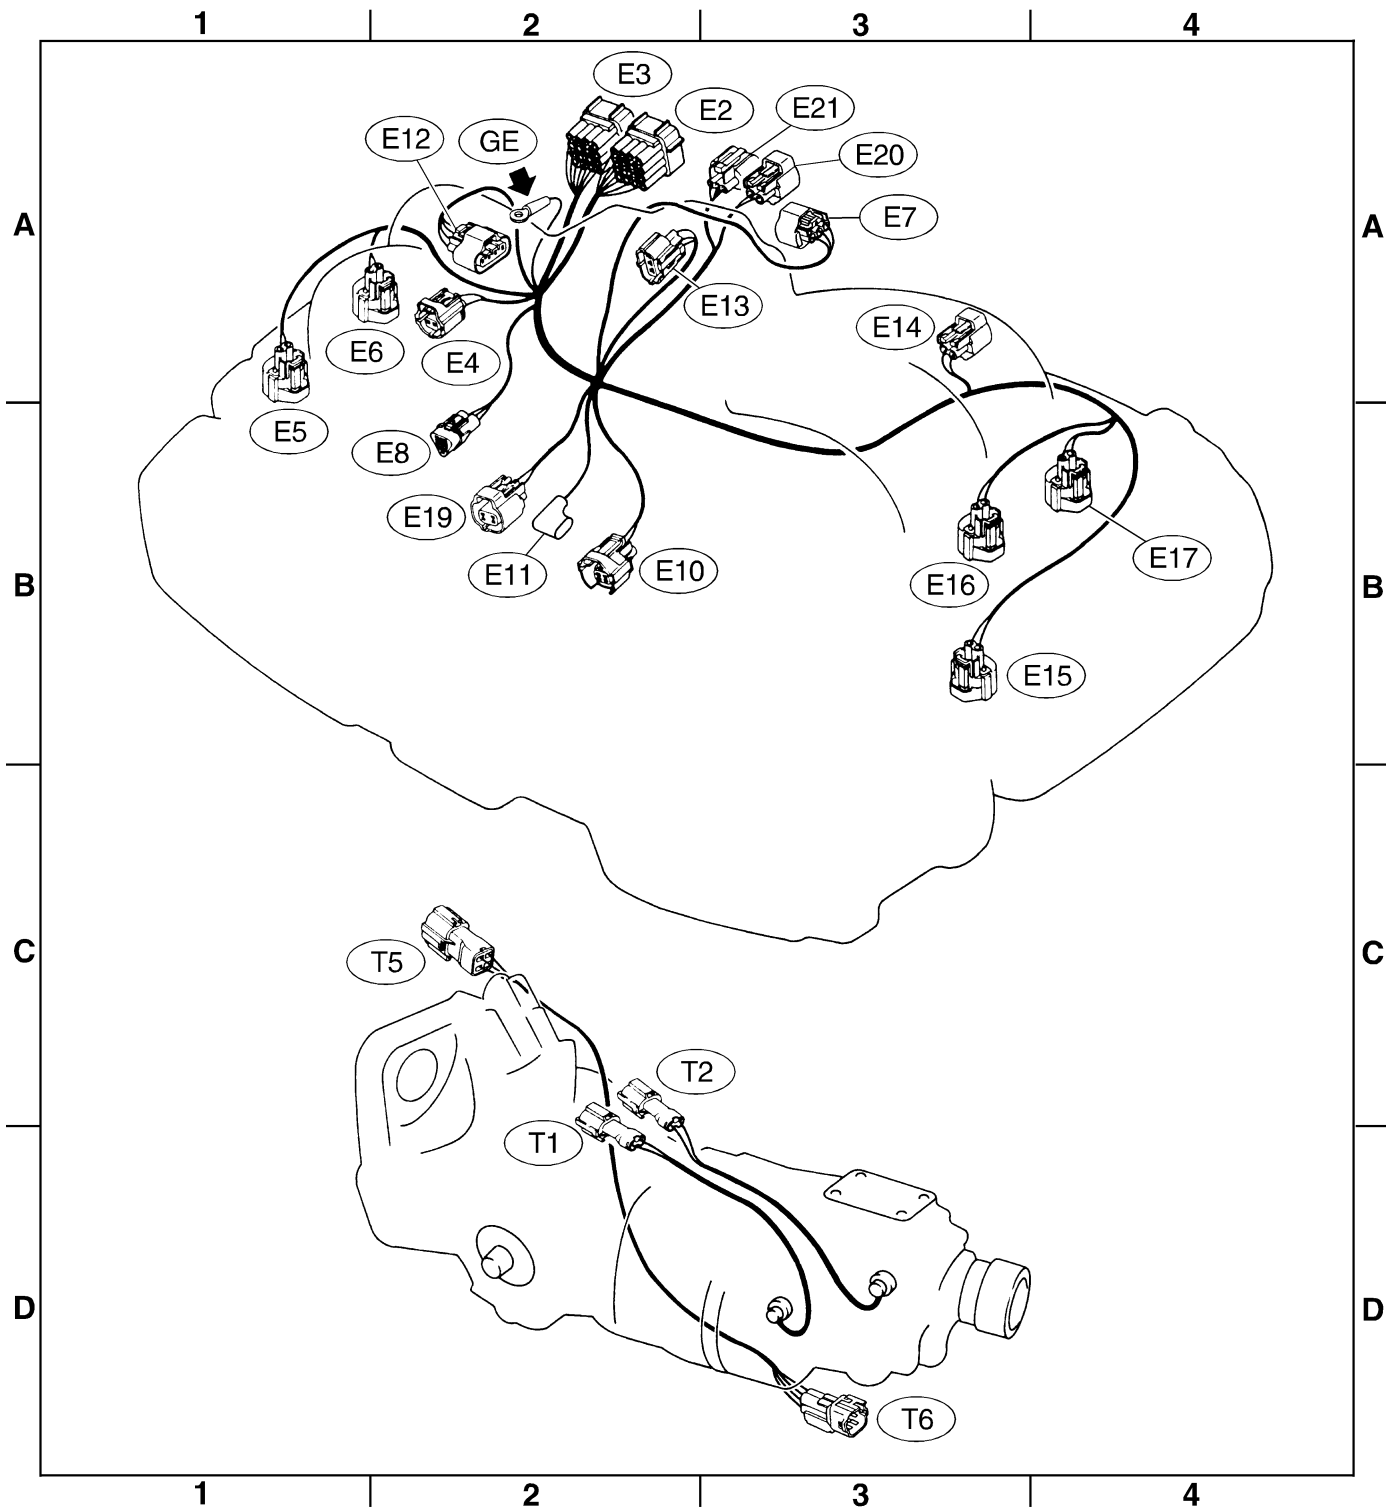

● Location

B6M1322A

2. AT MODEL

● List of Items

Connector				Connecting to	
No.	Pole	Color	Area	No.	Name
E2	20	★	A-2	B21	Bulkhead wiring harness
E3	16	Brown	A-2	B22	Bulkhead wiring harness
E4	2	Blue	A-2		Purge control solenoid valve
E5	2	Gray	B-1		Injector #1
E6	2	Gray	A-2		Injector #3
E7	6	★	A-3		Idle air control solenoid valve
E8	3	★	B-2		Engine coolant temperature sensor and thermometer
E10	2	★	B-2		Crankshaft position sensor
E11	1	★	B-2		Oil pressure switch
E12	4	Dark gray	A-2		Ignition coil and ignitor
E13	4	★	A-3		Throttle position sensor
E14	2	Gray	B-3		Knock sensor
E15	2	★	B-3		Camshaft position sensor
E16	2	Gray	B-3		Injector #2
E17	2	Gray	B-4		Injector #4
E19	2	★	B-2		Power steering oil pressure switch
E21	4	★	A-3		Pressure sensor and intake air temperature sensor
E42	2	★	A-3		Air assist solenoid valve

★: Non-colored

Connector				Connecting to	
No.	Pole	Color	Area	No.	Name
T3	12	★	D-3	B12	Bulkhead wiring harness
T4	20	Black	D-3	B11	
T5	4	Gray	C-2	B19	Bulkhead wiring harness
T6	4	Gray	D-4		Rear oxygen sensor
T7	12	★	C-4		Inhibitor switch

★: Non-colored