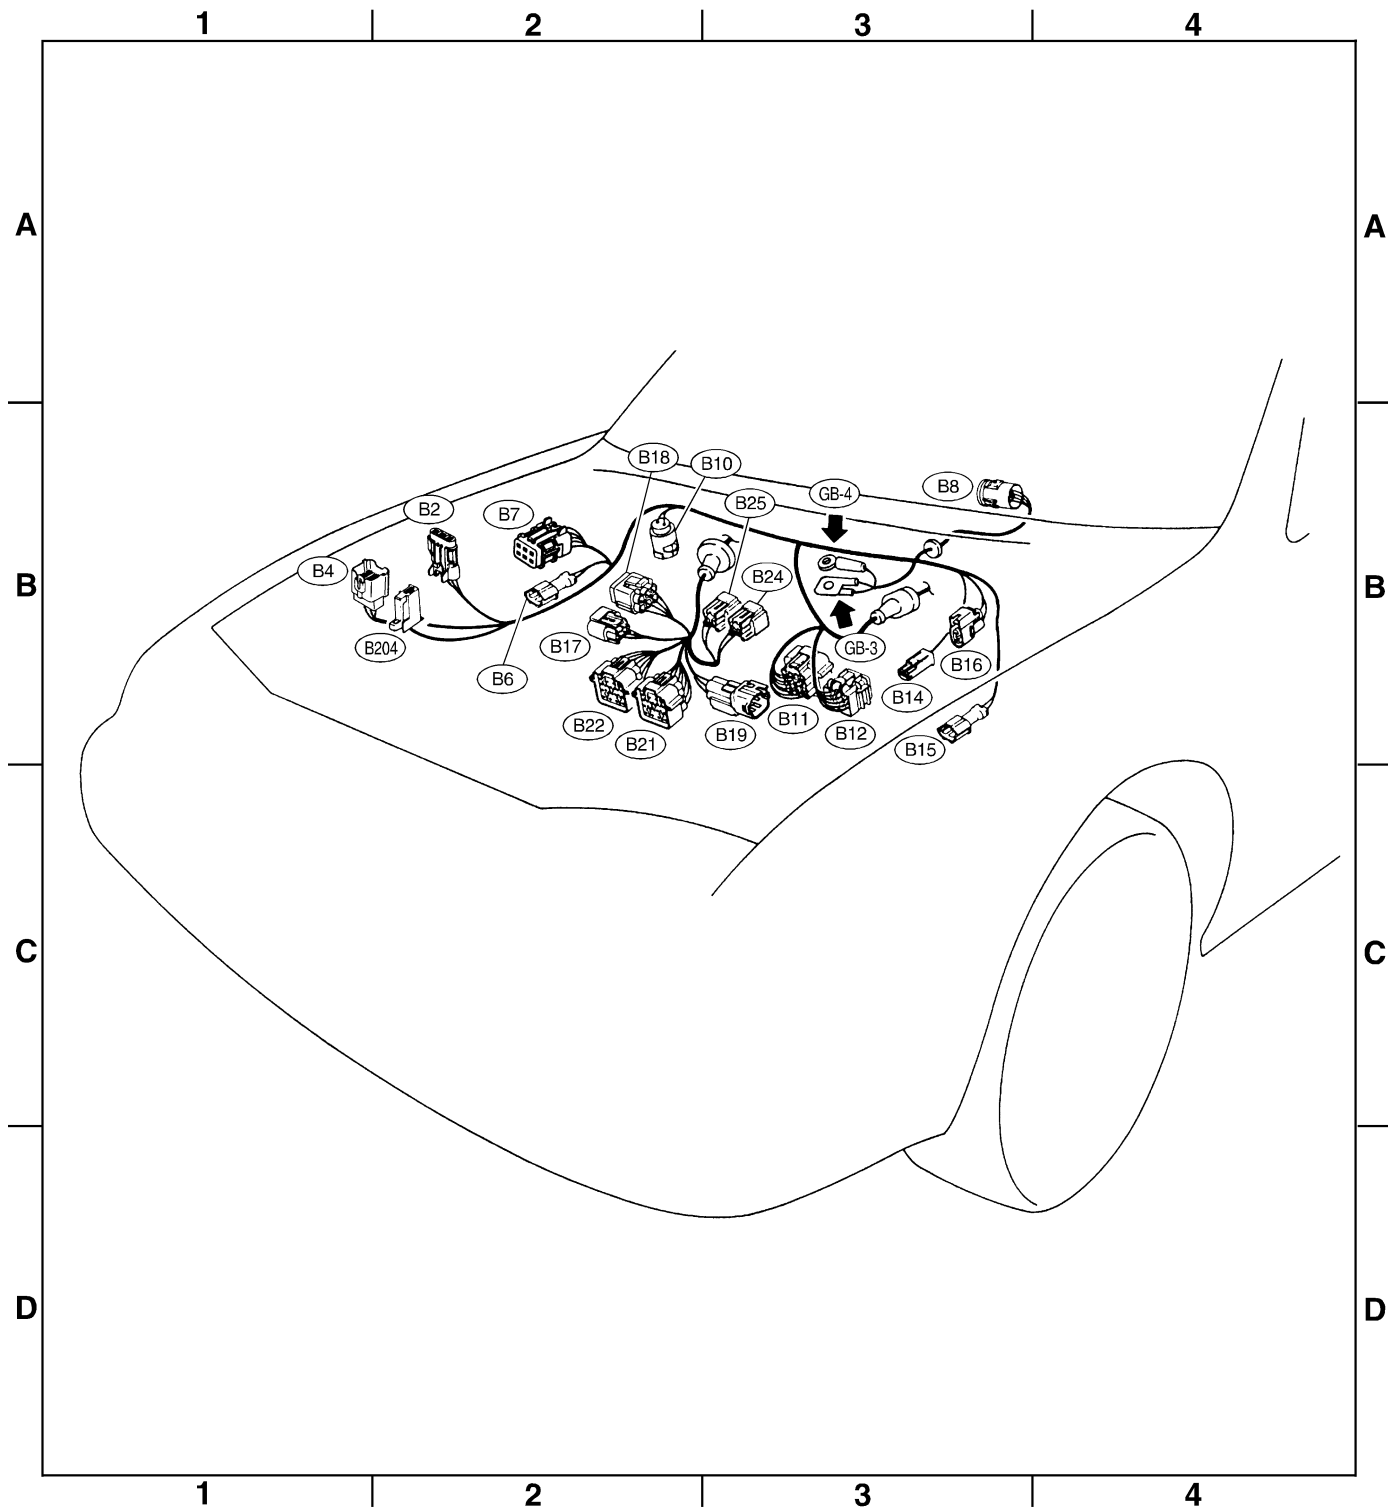

● Location

B6M1319A

D: BULKHEAD WIRING HARNESS (IN COMPARTMENT)

● List of Items

Connector				Connecting to	
No.	Pole	Color	Area	No.	Name
B30	24	★	C-1	D1	Front door cord LH
B31	7	Yellow	D-1	AB1	SRS (Airbag) harness
B32	3	Black	B-2		Turn & hazard module
B35	2	Black	B-4		Diode (Step light)
B36	66	★	B-1	i1	Instrument panel wiring harness (SMJ)
B40	16	★	C-1		Data link connector
B41	2	★	C-1		Power window circuit breaker
B42	5	Black	A-1		Power window relay (Relay block)
B43	6	Black	C-3		Illumination control module
B44	8	★	C-2		Seat belt timer
B46	4	Green	C-1		Fuel pump relay
B47	6	Brown	C-4		Main relay
B50	4	Black	D-1		Blower relay
B51	8	★	C-1		F/B
B52	7	★	B-1		
B53	6	Gray	B-2		Shield joint connector (AT)
B54	24	★	C-2		Transmission control module
B55	24	Gray	C-2		
B57	12	★	C-2		AT shift lock control module
B59	6	★	B-1		Interrupt relay (Security)
B61	8	★	B-2	F44	Front wiring harness
B62	66	★	B-2	F45	Front wiring harness (SMJ)
B64	2	Black	B-2		Stop light switch
B65	4	Black	B-2		Stop & brake switch (With cruise control)
B68	5	Black	C-2		Cruise control sub switch
B69	4	★	D-2		Combination switch
B70	18	★	C-2		
B71	17	★	C-2		
B72	4	Blue	C-2		Ignition switch
B73	2	★	C-2		Key lock solenoid
B74	2	Black	C-2		Key warning switch
B75	2	Green	B-3	B76	Test mode connector
B76	2	Green	B-3	B75	
B77	10	Brown	B-3		Mode actuator
B79	14	Gray	C-3		Check connector
B80	8	★	C-2	i20	Instrument panel wiring harness
B81	1 × 2	★	C-3		Diagnosis terminal (Ground)
B82	8	★	C-3		Diagnosis connector
B83	12	Blue	C-4		Shield & sensor ground joint connector (E/G)
B86	6	Black	B-4		Blower motor resistor
B87	2	★	C-4		Blower motor
B88	3	Black	B-3		Evaporator thermostat switch

Connector				Connecting to	
No.	Pole	Color	Area	No.	Name
B89	2	★	B-4		Diode (Rear gate)
B90	6	★	B-4	R50	Roof cord
B91	6	Black	C-4		FRESH/RECIRC actuator
B92	8	★	B-4		Door lock timer
B93	18	★	C-2		Security control module
B94	20	Black	B-4		Cruise control module
B96	8	Black	C-2		Daytime running light control module
B97	8	★	C-4	R1	Rear wiring harness
B99	32	★	C-4	R3	
B101	24	★	C-4	D11	Front door cord RH
B102	5	Black	A-2		Daytime running light relay
B104	4	★	B-1		Seat heater/rear accessory power supply relay
B105	4	Blue	C-1		Starter interlock relay (MT)
B106	2	★	B-2		Clutch switch (MT)
B107	2	Blue	B-2		Clutch switch (Cruise control)
B112	2	Black	C-2		Diode (Front fog light)
B116	6	★	C-3		Select lever illumination light (AT)
B134	35	★	C-3		Engine control module (MT)
	35	Gray	C-3		Engine control module (AT)
B135	28	★	C-3		Engine control module (MT)
	28	Gray	C-3		Engine control module (AT)
B136	30	★	C-3		Engine control module (MT)
	30	Gray	C-3		Engine control module (AT)
B152	12	★	B-1		F/B
B157	5	Black	A-1		Ignition relay (Relay block)
B158	10	Gray	C-1		F/B
B176	16	★	B-4		Keyless entry control module
B177	2	★	B-1		Wiper deicer
B183	1	★	C-1	B184	Joint connector (Keyless entry)
B184	1	★	C-1	B183	
B191	5	Black	A-1		Wiper deicer relay (Relay block)
B192	4	★	C-2		Wiper deicer timer
B201	10	★	C-2	i40	Instrument panel wiring harness
B225	8	Black	A-1		Fuse (Relay block)
B228	15	★	B-2		OP connector
B241	16	★	C-4	B176	Short connector (Without keyless entry)
B242	10	★	C-2		Daytime running light control module
B243	6	Black	B-1		Security horn relay

★: Non-colored