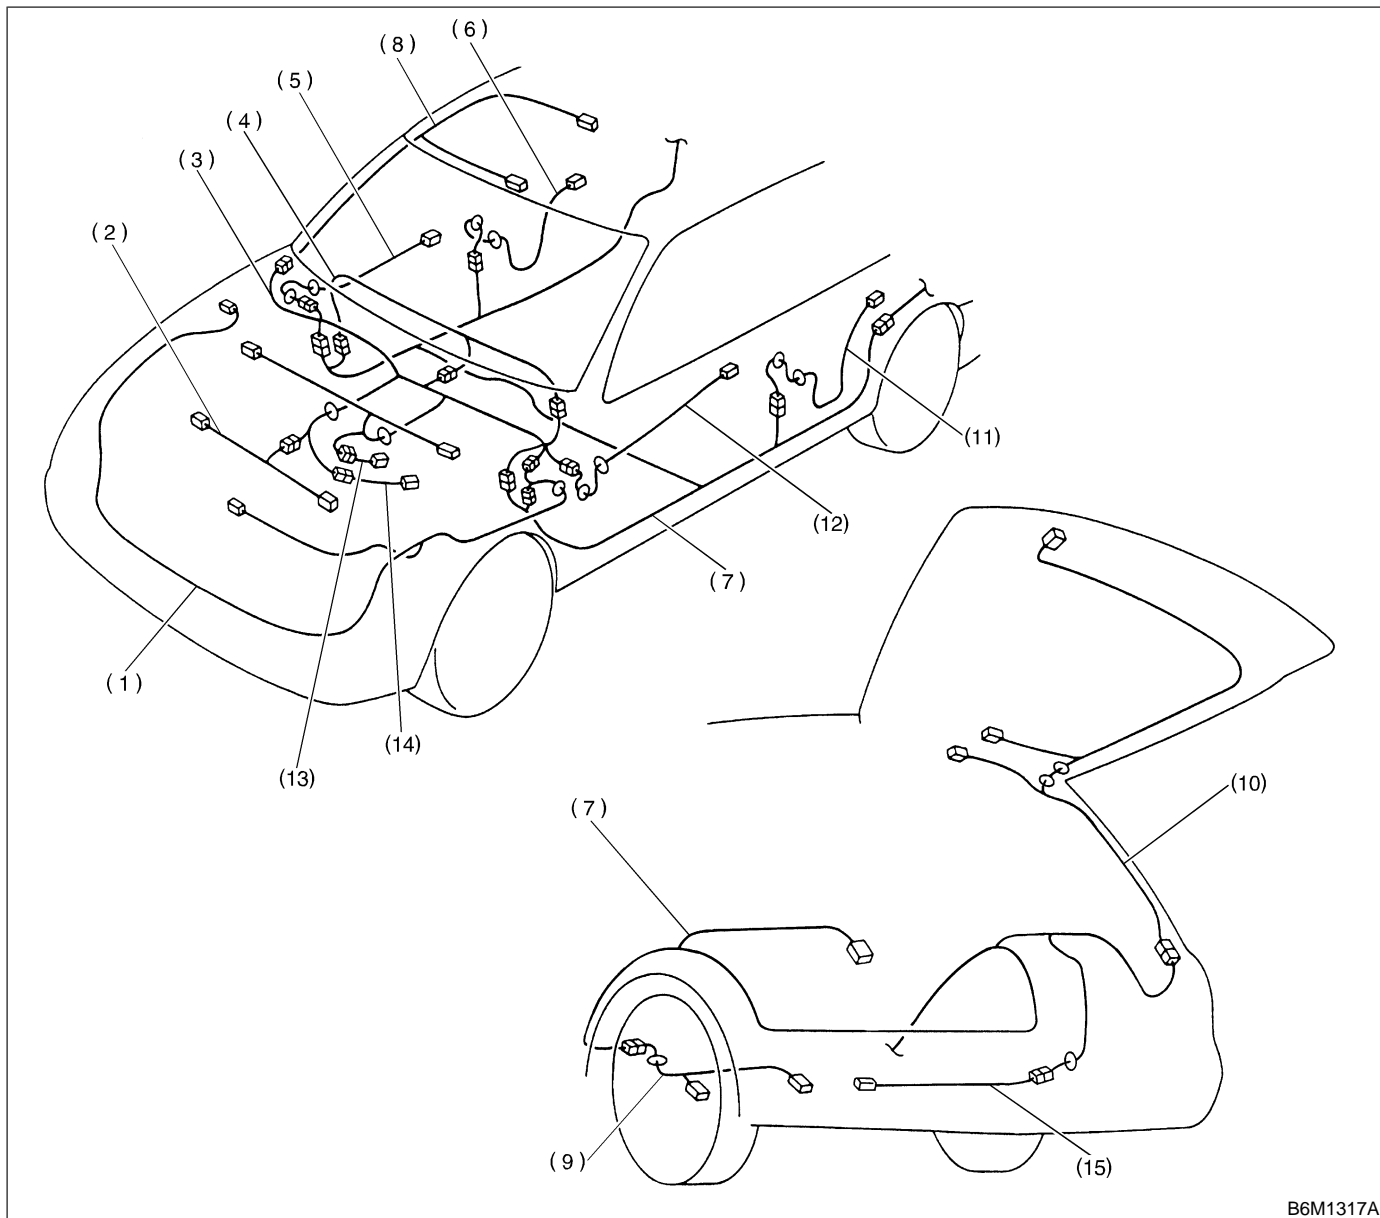

2. WAGON MODEL

B6M1317A

(1) Front wiring harness	(6) Rear door cord RH	(11) Rear door cord LH
(2) Engine wiring harness	(7) Rear wiring harness	(12) Front door cord LH
(3) Bulkhead wiring harness	(8) Roof cord	(13) Transmission cord
(4) Instrument panel wiring harness	(9) Fuel tank cord	(14) Rear oxygen sensor cord
(5) Front door cord RH	(10) Rear gate cord	(15) ORVR cord