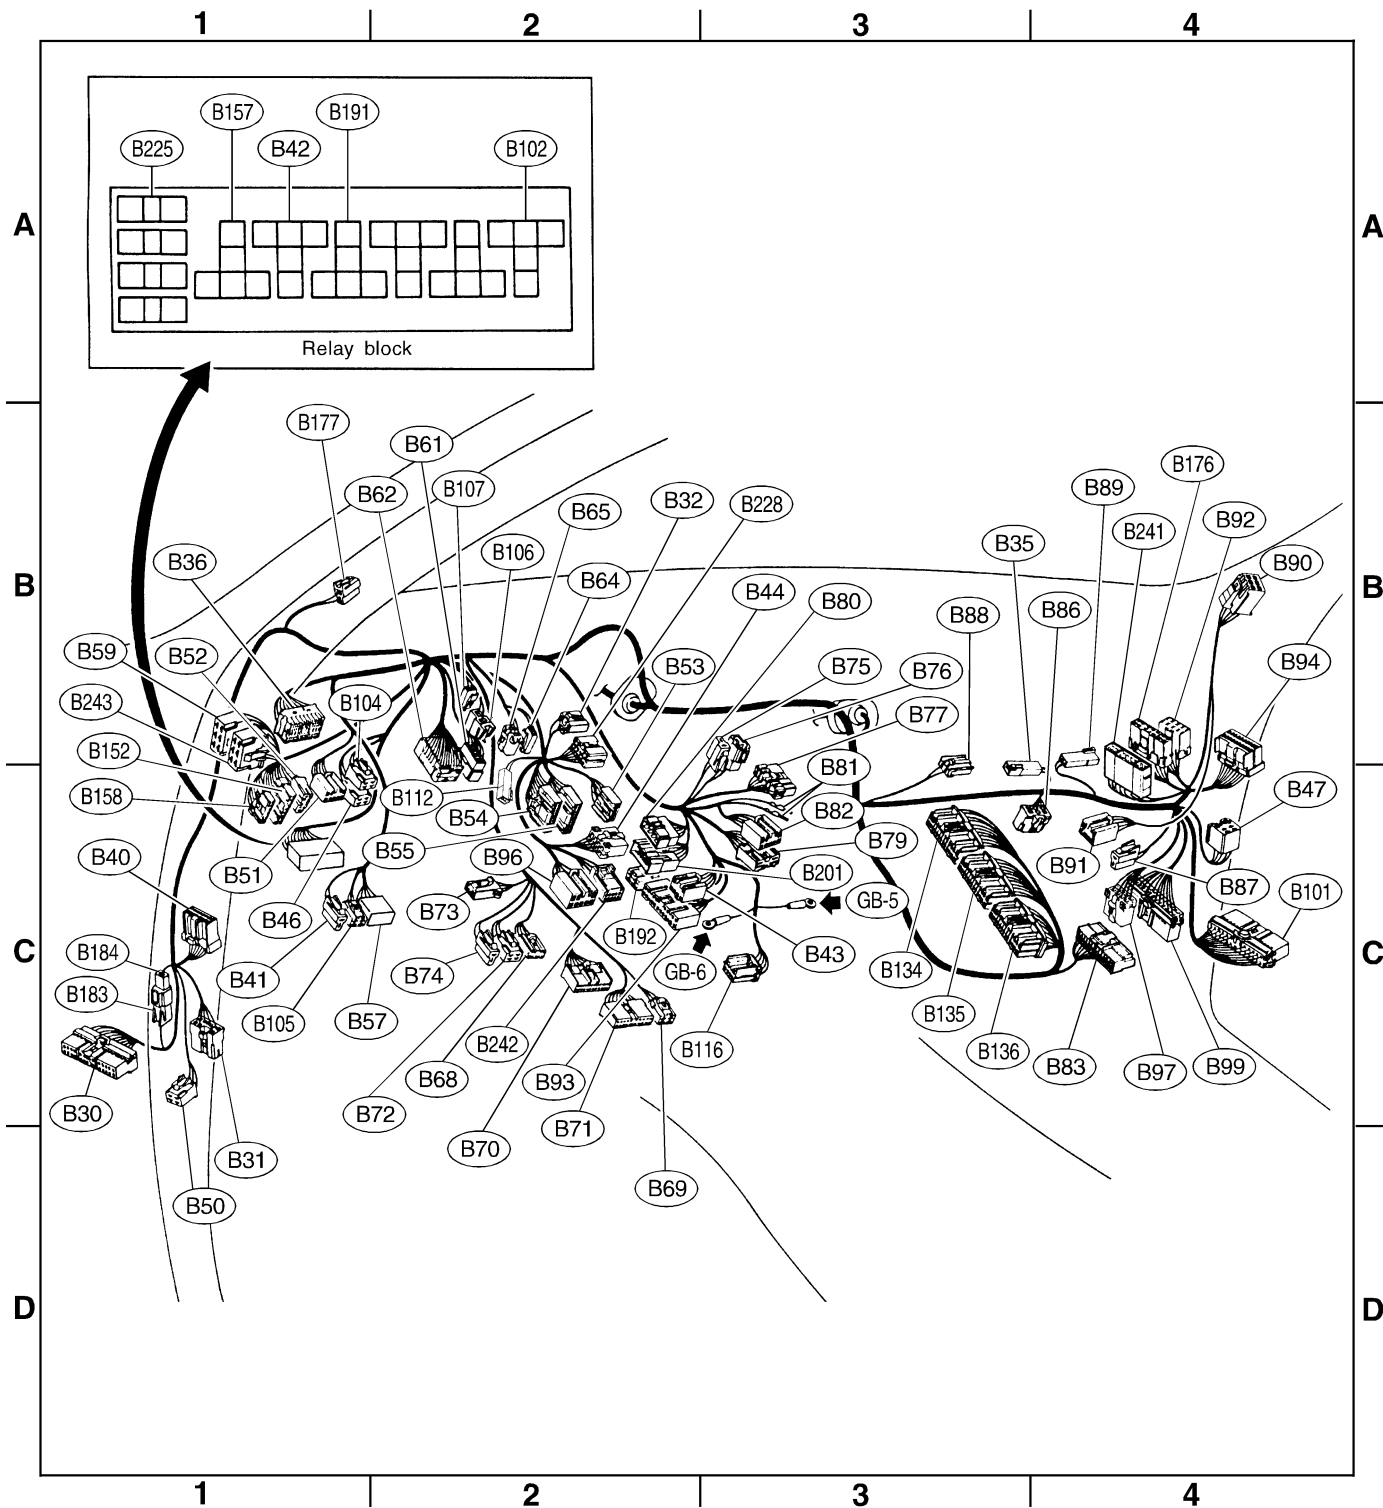

● Location

B6M1320A

E: ENGINE WIRING HARNESS AND TRANSMISSION CORD

1. MT MODEL

● **List of Items**

Connector				Connecting to	
No.	Pole	Color	Area	No.	Name
E2	20	★	A-2	B21	Bulkhead wiring harness
E3	16	Brown	A-2	B22	Bulkhead wiring harness
E4	2	Blue	A-2		Purge control solenoid valve
E5	2	Gray	B-1		Injector #1
E6	2	Gray	A-2		Injector #3
E7	3	Gray	A-3		Idle air control solenoid valve
E8	3	★	B-2		Engine coolant temperature sensor and thermometer
E10	2	★	B-2		Crankshaft position sensor
E11	1	★	B-2		Oil pressure switch
E12	4	Dark gray	A-2		Ignition coil and ignitor
E13	3	Black	A-3		Throttle position sensor
E14	2	Gray	B-3		Knock sensor
E15	2	★	B-3		Camshaft position sensor
E16	2	Gray	B-3		Injector #2
E17	2	Gray	B-4		Injector #4
E19	2	★	B-2		Power steering oil pressure switch
E20	2	Black	A-3		Intake air temperature sensor
E21	3	★	A-3		Intake manifold pressure sensor

★: Non-colored

Connector				Connecting to	
No.	Pole	Color	Area	No.	Name
T1	2	Gray	D-1	B24	Bulkhead wiring harness
T2	2	Brown	D-1	B25	
T5	4	Gray	C-2	B19	Bulkhead wiring harness
T6	4	Gray	D-3		Rear oxygen sensor

★: Non-colored