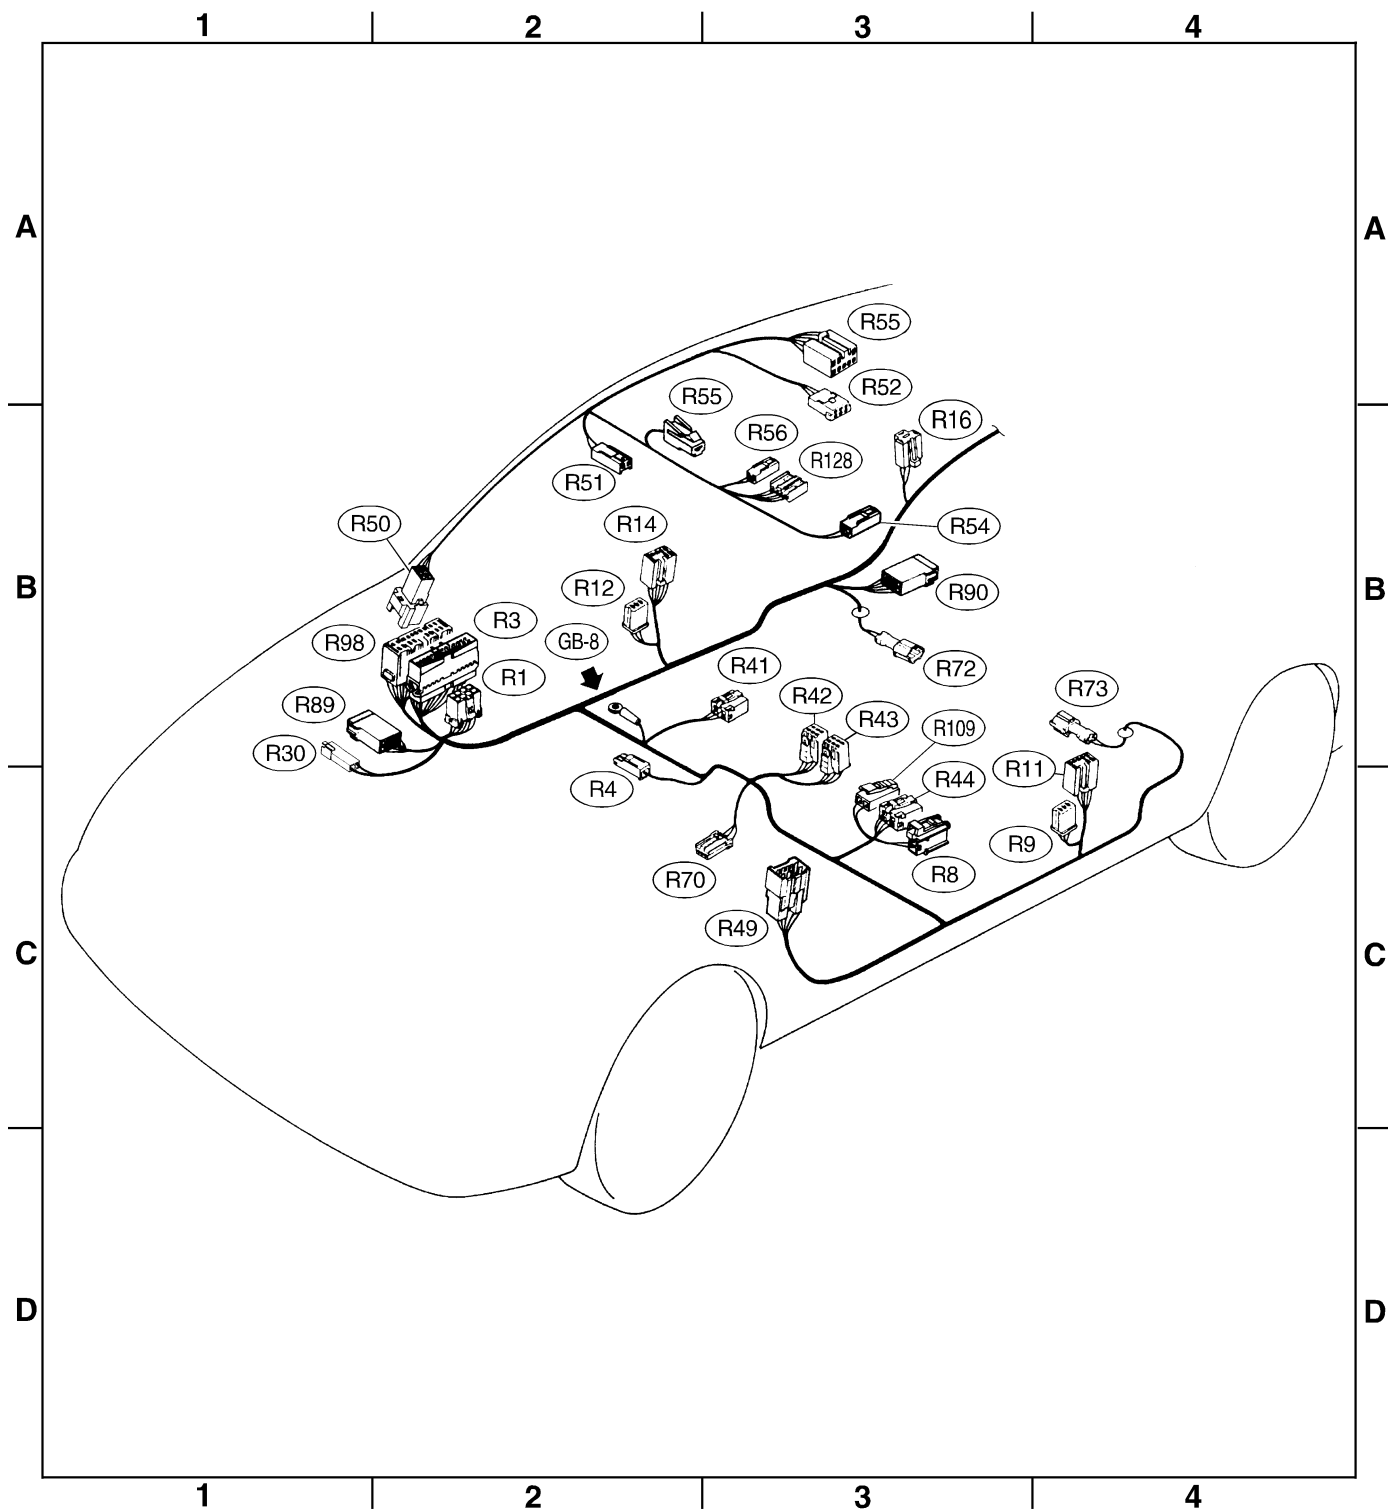

● Location

B6M1324A

H: DOOR CORD

● List of Items

Connector				Connecting to	
No.	Pole	Color	Area	No.	Name
D1	24	★	C-2	B30	Bulkhead wiring harness
D2	2	★	C-3		Front door speaker LH
D3	2	Green	C-3		Front power window motor LH
D4	2	Black	C-3		Front door tweeter LH
D5	6	★	C-3		Remote control rearview mirror LH
D7	16	★	C-3		Power window main switch
D10	2	★	C-3		Step light LH
D11	24	★	C-2	B101	Bulkhead wiring harness
D12	2	★	C-2		Front door speaker RH
D13	2	Green	B-2		Front power window motor RH
D14	2	Black	B-2		Front door tweeter RH
D15	6	★	B-2		Remote control rearview mirror RH
D17	6	★	B-2		Front power window sub switch RH
D18	4	★	B-2		Front door lock actuator RH
D20	2	★	B-2		Step light RH
D21	8	★	C-3	R11	Rear wiring harness
D23	2	Black	C-4		Rear door speaker LH
D24	2	Green	C-4		Rear power window motor LH
D25	6	★	B-4		Rear power window sub switch LH
D26	4	★	B-4		Rear door lock actuator LH
D27	8	★	B-2	R14	Rear wiring harness
D29	2	Black	B-2		Rear door speaker RH
D30	2	Green	B-2		Rear power window motor RH
D31	6	★	B-2		Rear power window sub switch RH
D32	4	★	B-3		Rear door lock actuator RH
D61	10	★	C-3		Remote control rearview mirror switch
D62	6	Brown	B-2		Front door lock switch RH
D72	4	★	C-3		Front door lock actuator LH

★: Non-colored