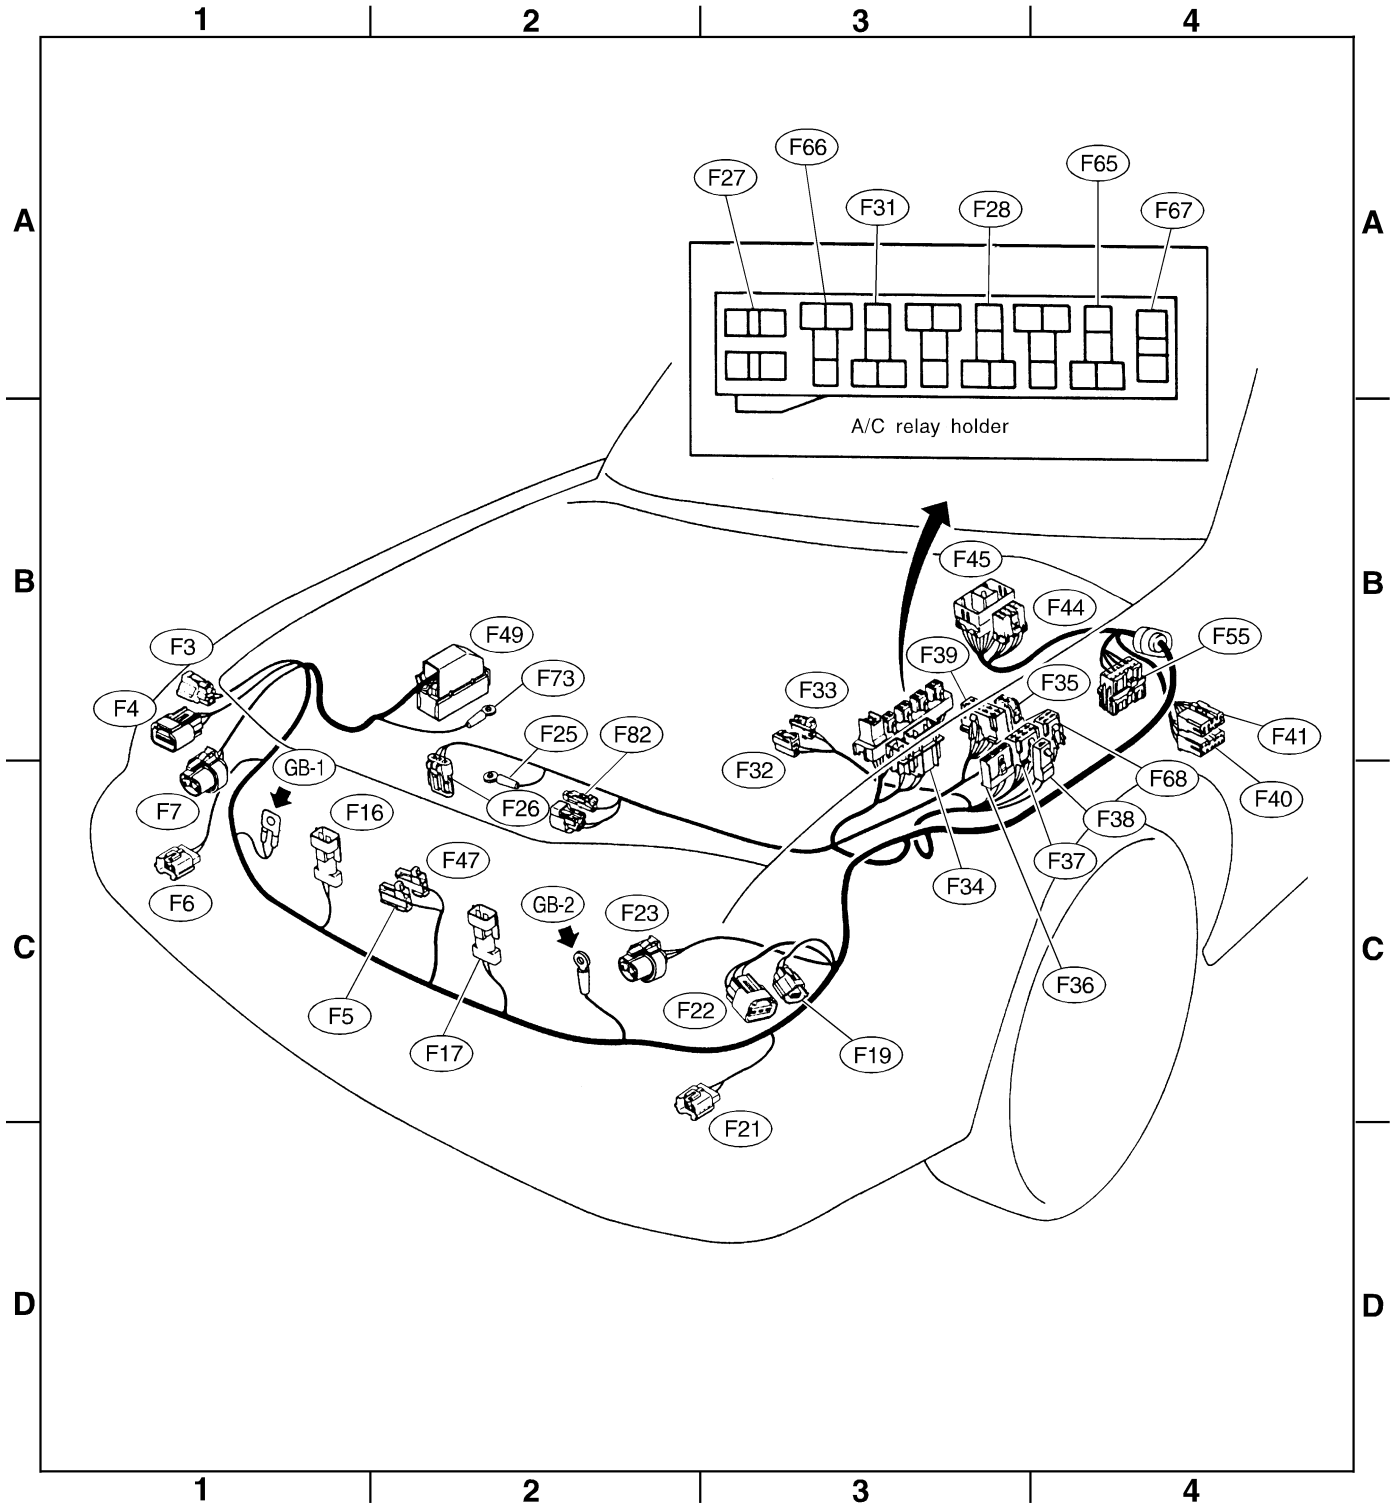

● Location

B6M1318A

C: BULKHEAD WIRING HARNESS (IN ENGINE ROOM)

● List of Items

Connector				Connecting to	
No.	Pole	Color	Area	No.	Name
B2	3	Gray	B-2		Atmospheric pressure sensor (AT)
B4	4	Gray	B-2		AT dropping resistor
B6	2	Brown	B-2		ABS front sensor RH (Outback model)
	2	Gray	B-2		ABS front sensor RH (Other models)
B7	6	Black	B-2		Cruise control actuator
B8	5	Gray	B-3		Front wiper motor
B10	2	Brown	B-2		A/C pressure switch
B11	20	Black	B-3	T4	Transmission (AT)
B12	12	Black	B-3	T3	
B14	1	Black	B-3		Starter (Magnet)
B15	2	Brown	B-3		ABS front sensor LH (Outback model)
	2	Gray	B-3		ABS front sensor LH (Other models)
B16	2	Gray	B-3		Brake fluid level switch
B17	3	Black	B-2		Vehicle speed sensor (MT)
B18	4	Gray	B-2		Front oxygen (A/F) sensor (MT)
	6	Black	B-2		Front oxygen (A/F) sensor (AT)
B19	4	Gray	B-3	T5	Rear oxygen sensor cord
B21	20	Gray	B-2	E2	Engine wiring harness
B22	16	Brown	B-2	E3	
B24	2	Gray	B-3	T1	Back-up light switch (MT)
B25	2	Brown	B-3	T2	Neutral position switch (MT)
B204	1	Black	B-2		Security horn

★: Non-colored