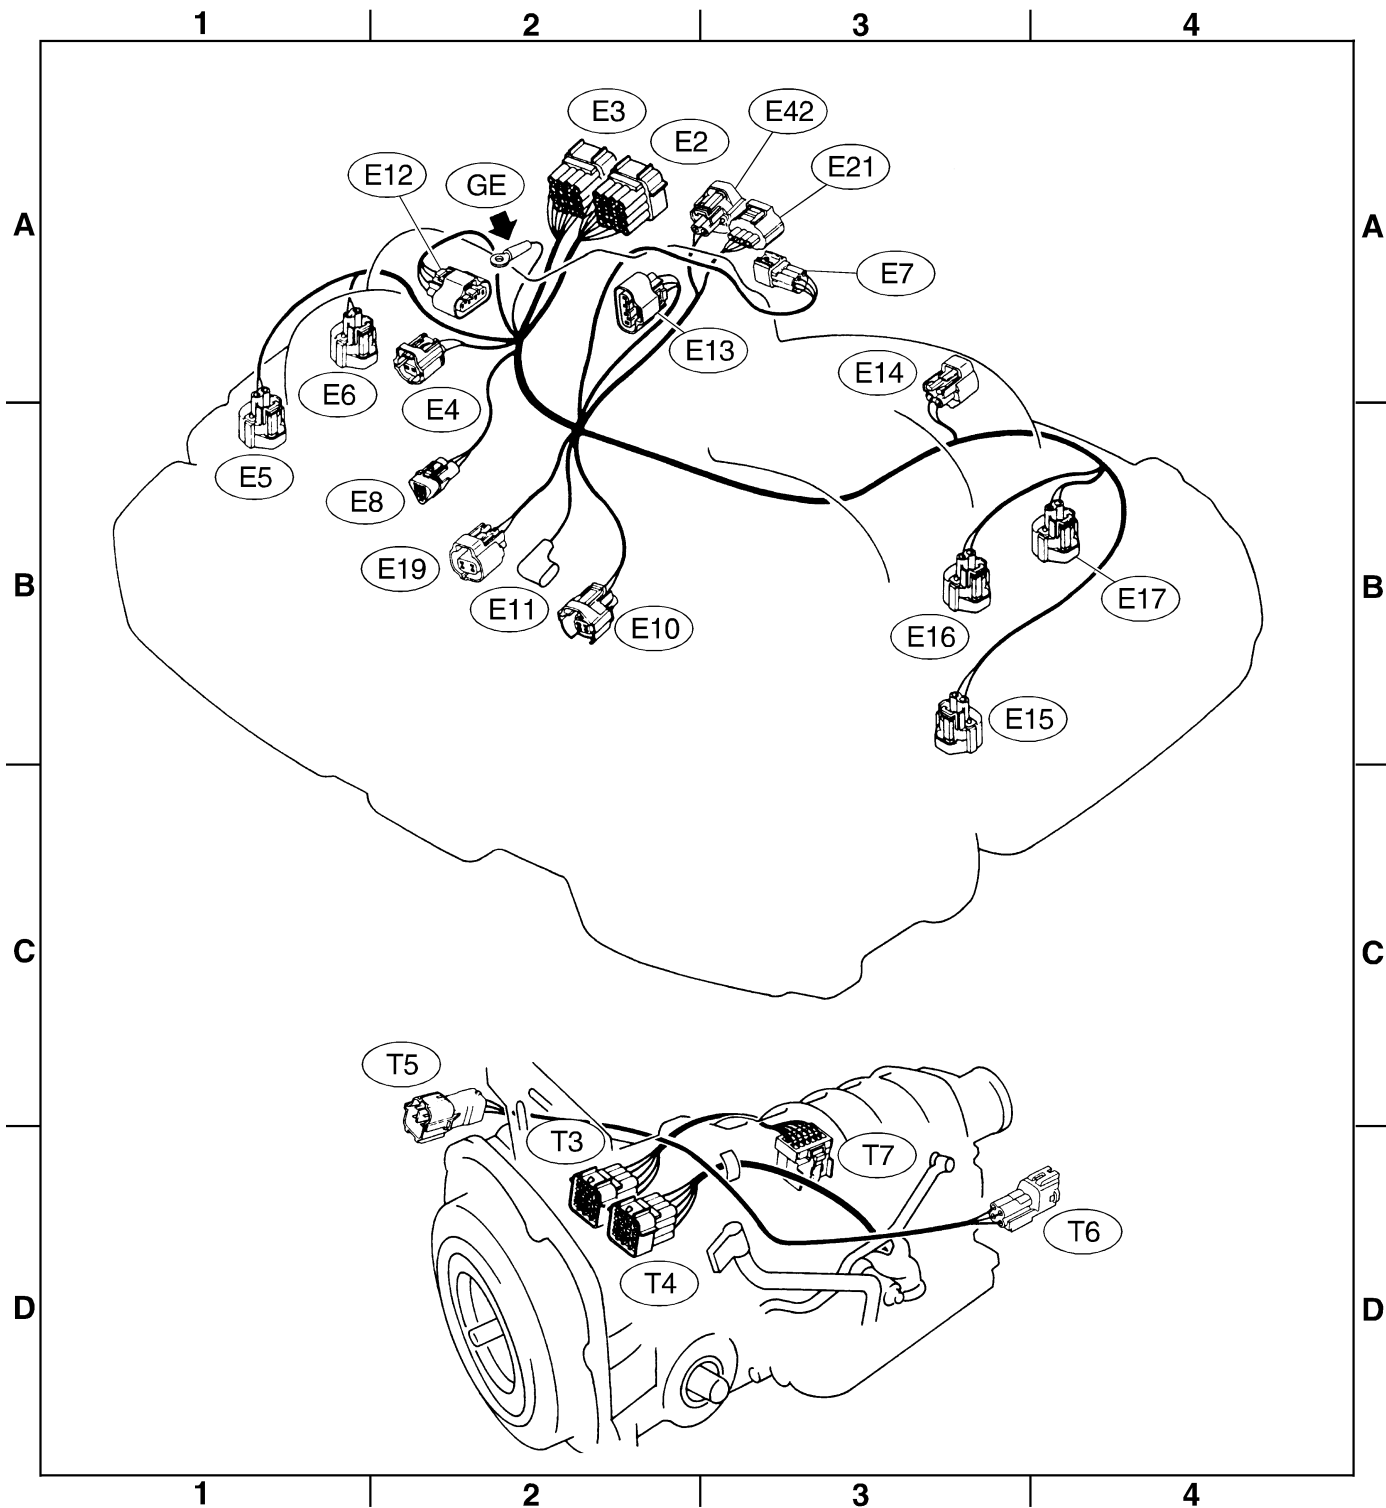

● Location

B6M1321A

F: INSTRUMENT PANEL WIRING HARNESS

● List of Items

Connector				Connecting to	
No.	Pole	Color	Area	No.	Name
i1	66	★	C-1	B36	Bulkhead wiring harness (SMJ)
i5	12	★	C-1		F/B
i7	6	Black	C-2		Front fog light switch
i10	30	Green	B-2		Combination meter
i11	16	Green	B-2		
i12	14	Green	B-2		
i15	6	★	B-3		
i17	20	Gray	B-3		Mode control panel
i19	6	Brown	C-2		Cruise control main switch
i20	8	★	C-2	B80	Bulkhead wiring harness
i21	2	Black	C-3		Ash tray illumination light
i22	8	★	B-3		Hazard switch
i23	2	★	B-4		Glove box illumination light
i24	2	★	C-3		Cigarette lighter
i25	3	★	C-3		Cigarette lighter illumination light
i26	14	★	C-3		Radio
i27	2	★	C-3		CD player illumination light
i28	1	Black	C-3		Body ground
i29	1	Black	C-3		Body ground (Radio)
i40	10	★	C-2	B201	Bulkhead wiring harness
i43	6	★	C-2		Wiper deicer switch
i53	16	Blue	C-4	R98	Rear wiring harness

★: Non-colored