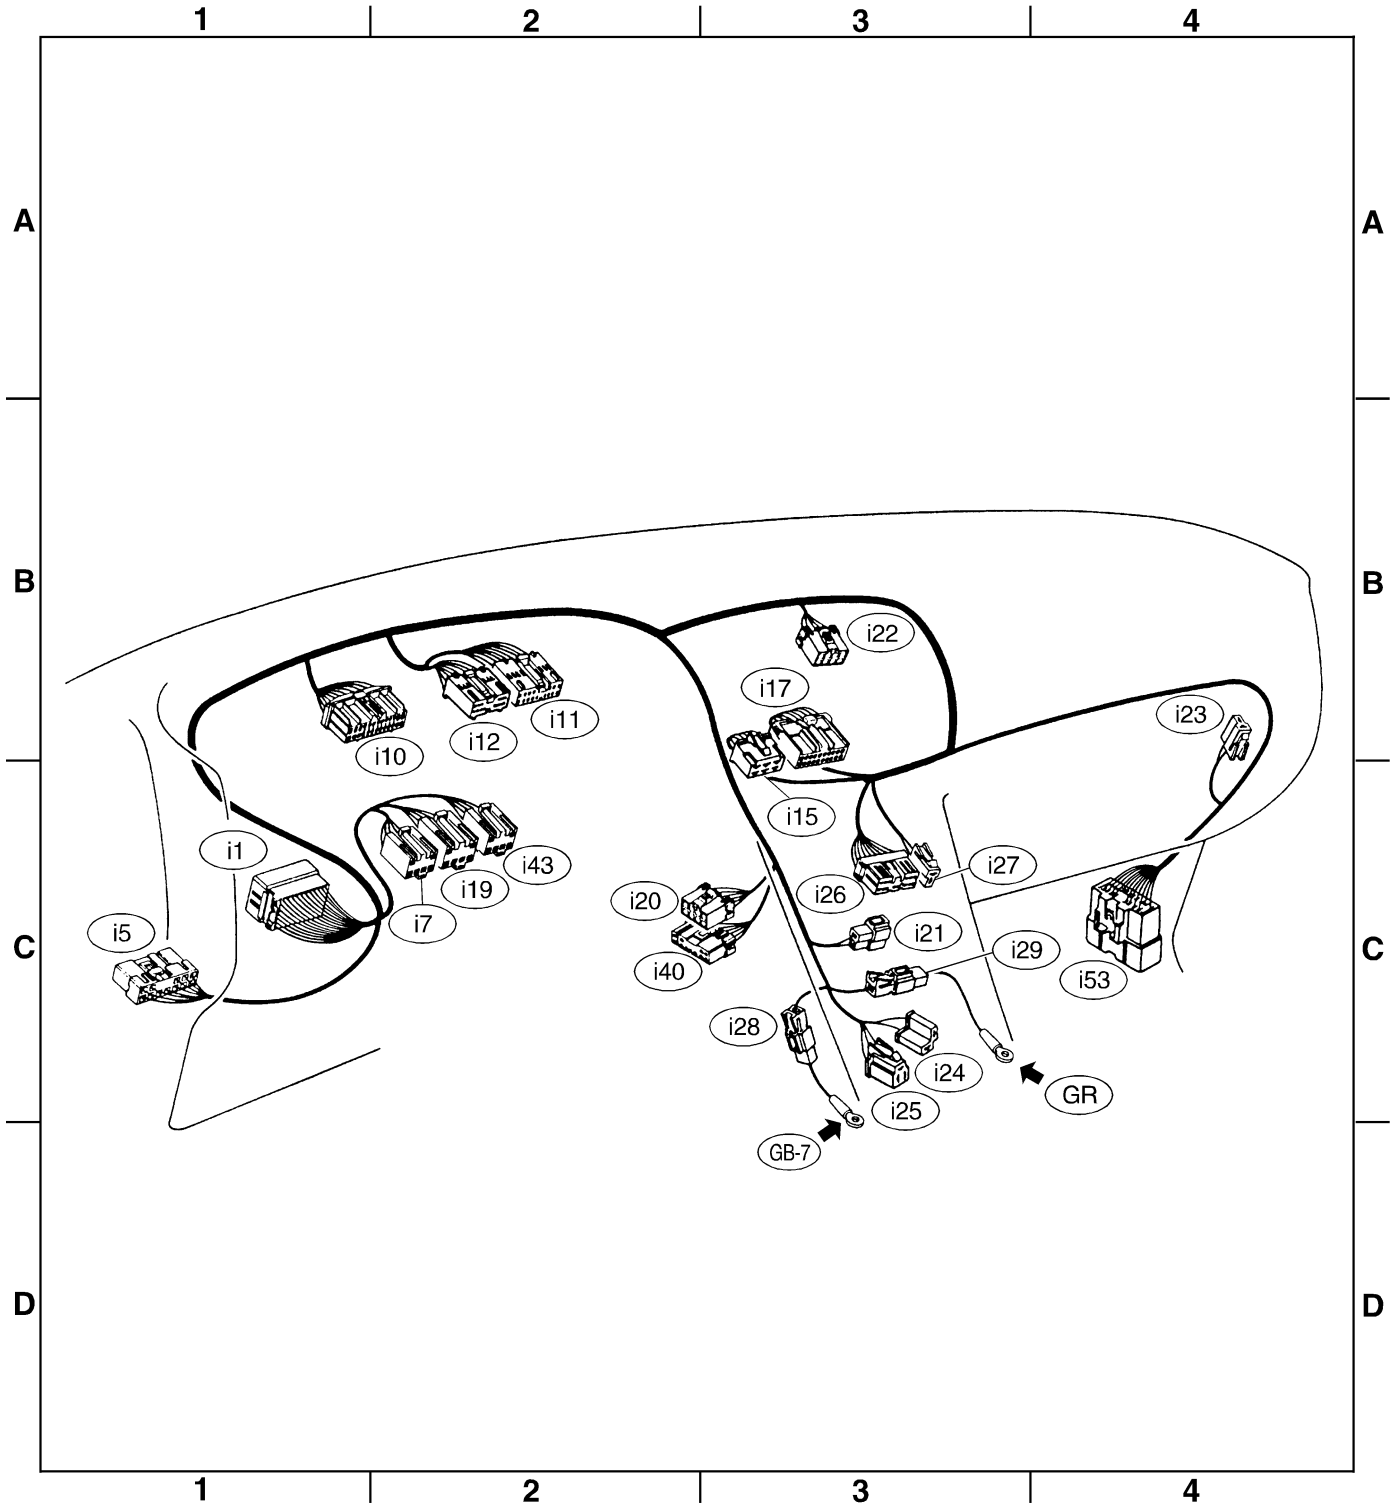

● Location

B6M1323A

G: REAR WIRING HARNESS

● List of Items

Connector				Connecting to	
No.	Pole	Color	Area	No.	Name
R1	8	★	B-2	B97	Bulkhead wiring harness
R3	32	★	B-2	B99	
R4	1	Black	B-2		Parking brake switch
R8	2	★	C-3		Seat belt switch
R9	3	★	C-4		Front door switch LH
R11	8	★	B-4	D21	Rear door cord LH
R12	3	★	B-2		Front door switch RH
R14	8	★	B-2	D27	Rear door cord RH
R16	3	Black	B-3		Rear door switch RH
R30	2	Black	B-2		Diode (Rear gate)
R41	4	Blue	B-3		Seat heater RH
R42	6	★	B-3		Seat heater switch RH
R43	6	Blue	B-3		Seat heater switch LH
R44	4	Blue	C-3		Seat heater LH
R49	8	★	C-3	F55	Front wiring harness
R50	6	★	B-2	B90	Bulkhead wiring harness
R51	2	★	B-2		Vanity mirror illumination light RH
R52	3	★	B-3		Room light
R54	2	★	B-3		Vanity mirror illumination light LH
R55	1	★	B-2		Sunroof (Sedan)
	8	★	A-3		Sunroof control module (Wagon)
R56	2	★	B-3		Spot light
R70	3	Black	C-2		ABS G sensor
R72	2	Gray	B-3		Rear ABS sensor RH
R73	2	Gray	B-4		Rear ABS sensor LH
R89	8	★	B-2		Speaker joint connector LH (Wagon)
R90	8	★	B-3		Speaker joint connector RH (Wagon)
R98	16	Blue	B-2	i53	Instrument panel wiring harness
R109	2	Black	C-3		Power seat
R128	5	★	B-3		Sunroof switch (Wagon)

★: Non-colored